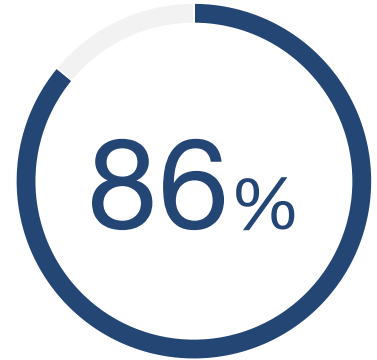

86% of surveyed IT organizations found Metamako's support services to be better than other network vendors.

---

Source: TechValidate survey of 35 users of Metamako

✓ Validated

Published: Dec. 17, 2015 TVID: BEE-DB6-38A