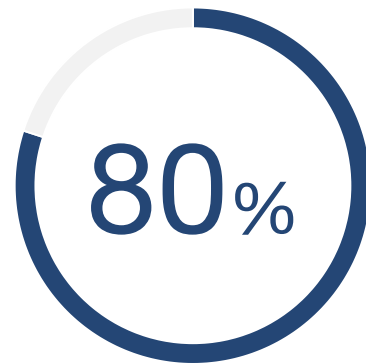

Latency measurement

80% of surveyed customers perform latency measurement through their data capture environment.

Source: TechValidate survey of 54 users of Metamako

Published: Nov. 17, 2016 TVID: 775-0A5-04B