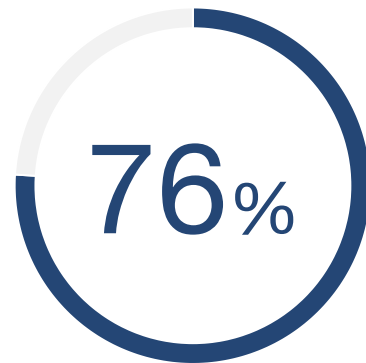

Timestamping

76% of surveyed customers perform timestamping through their data capture environment.

Source: TechValidate survey of 54 users of Metamako

Published: Nov. 17, 2016 TVID: 16C-668-CDD

ARISTA

TechValidate
by SurveyMonkey