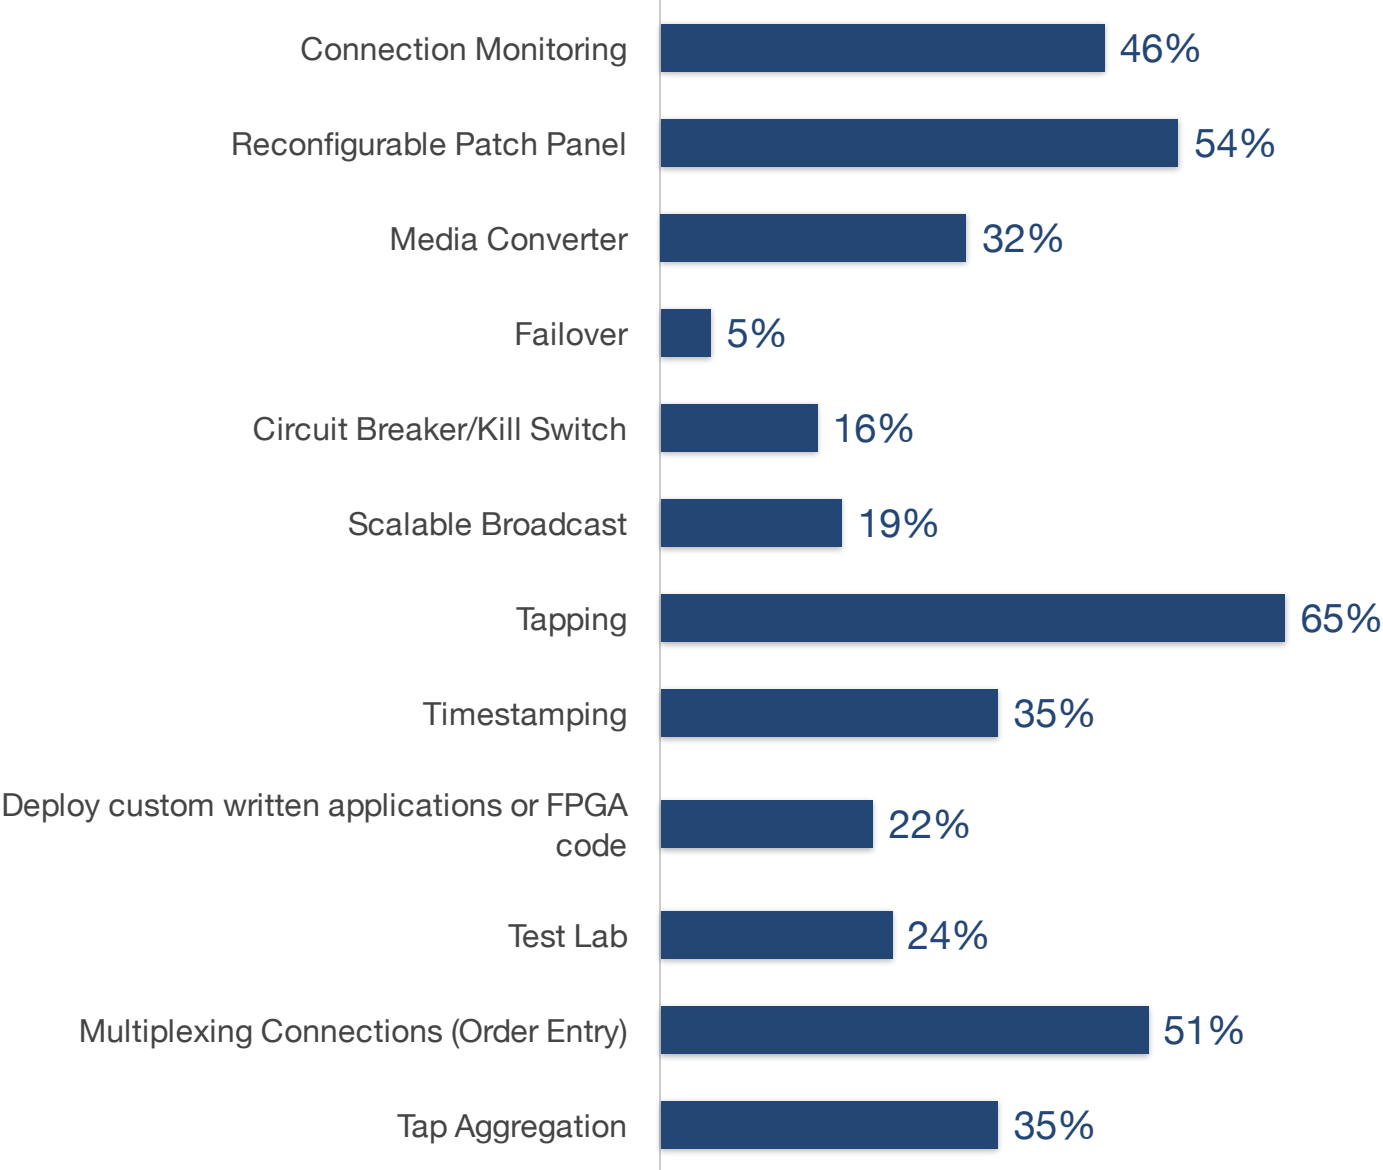

Metamako Use-cases

What are your top use cases for implementing Metamako devices?

Source: TechValidate survey of 37 users of Metamako

Validated

Published: Dec. 17, 2015 TVID: E69-415-899

TechValidate
by SurveyMonkey