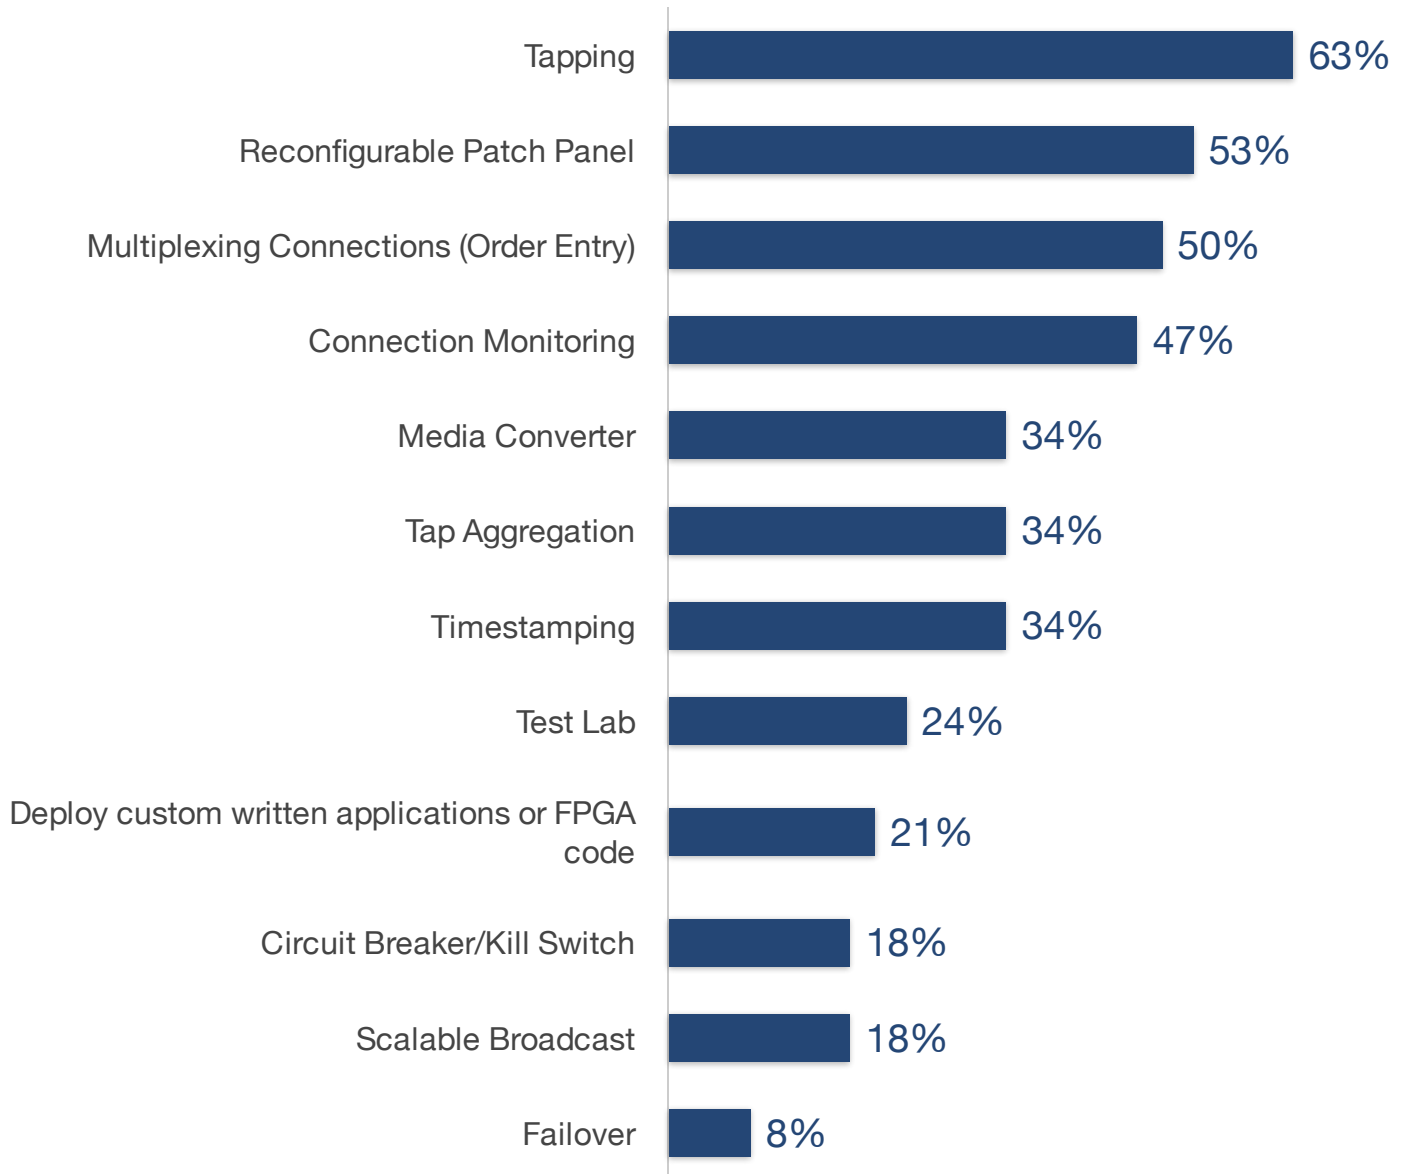

Diverse range of Packet Capture use-cases

What are your top use cases for Metamako devices?

Source: TechValidate survey of 38 users of Metamako

✓ Validated

Published: Nov. 28, 2016 TVID: B5A-1F2-325

ARISTA