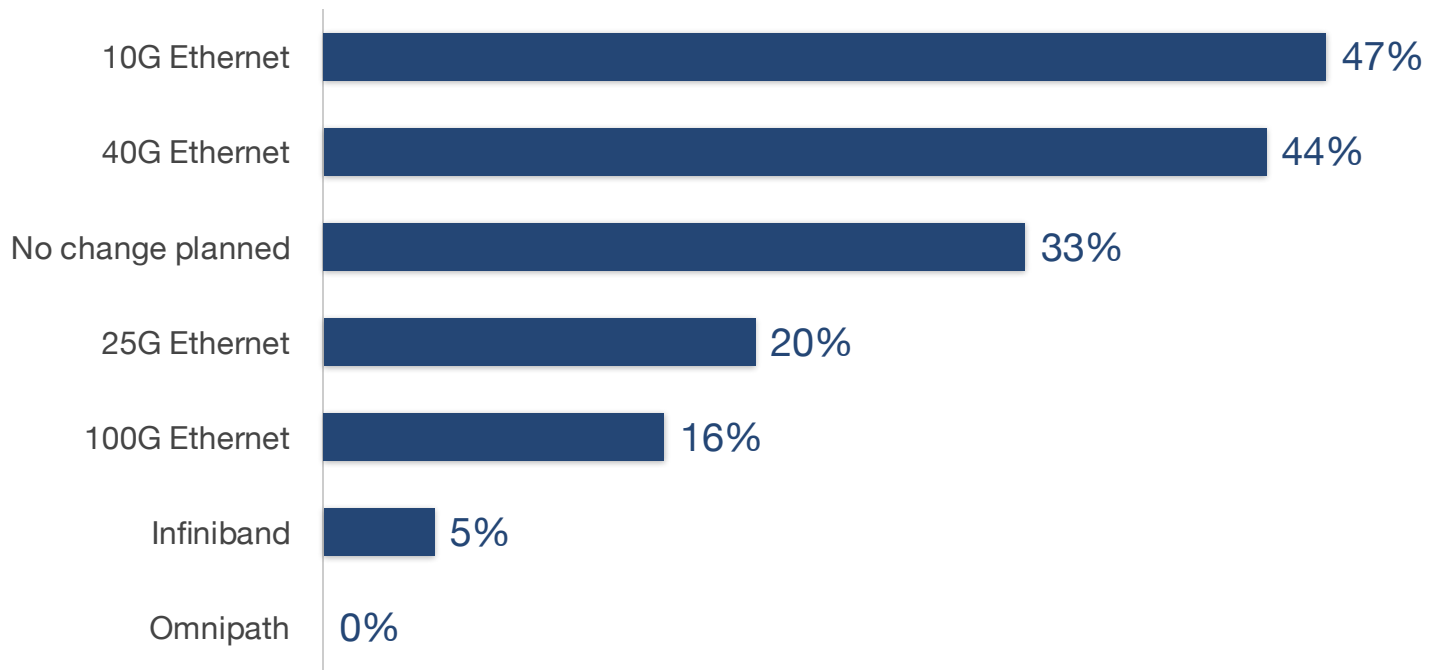

## 40G bandwidth is coming.

Within twelve months, which of the following do you plan to implement?

Source: TechValidate survey of 55 users of Metamako

✓ Validated

Published: Nov. 17, 2016 TVID: 943-DAA-BB7