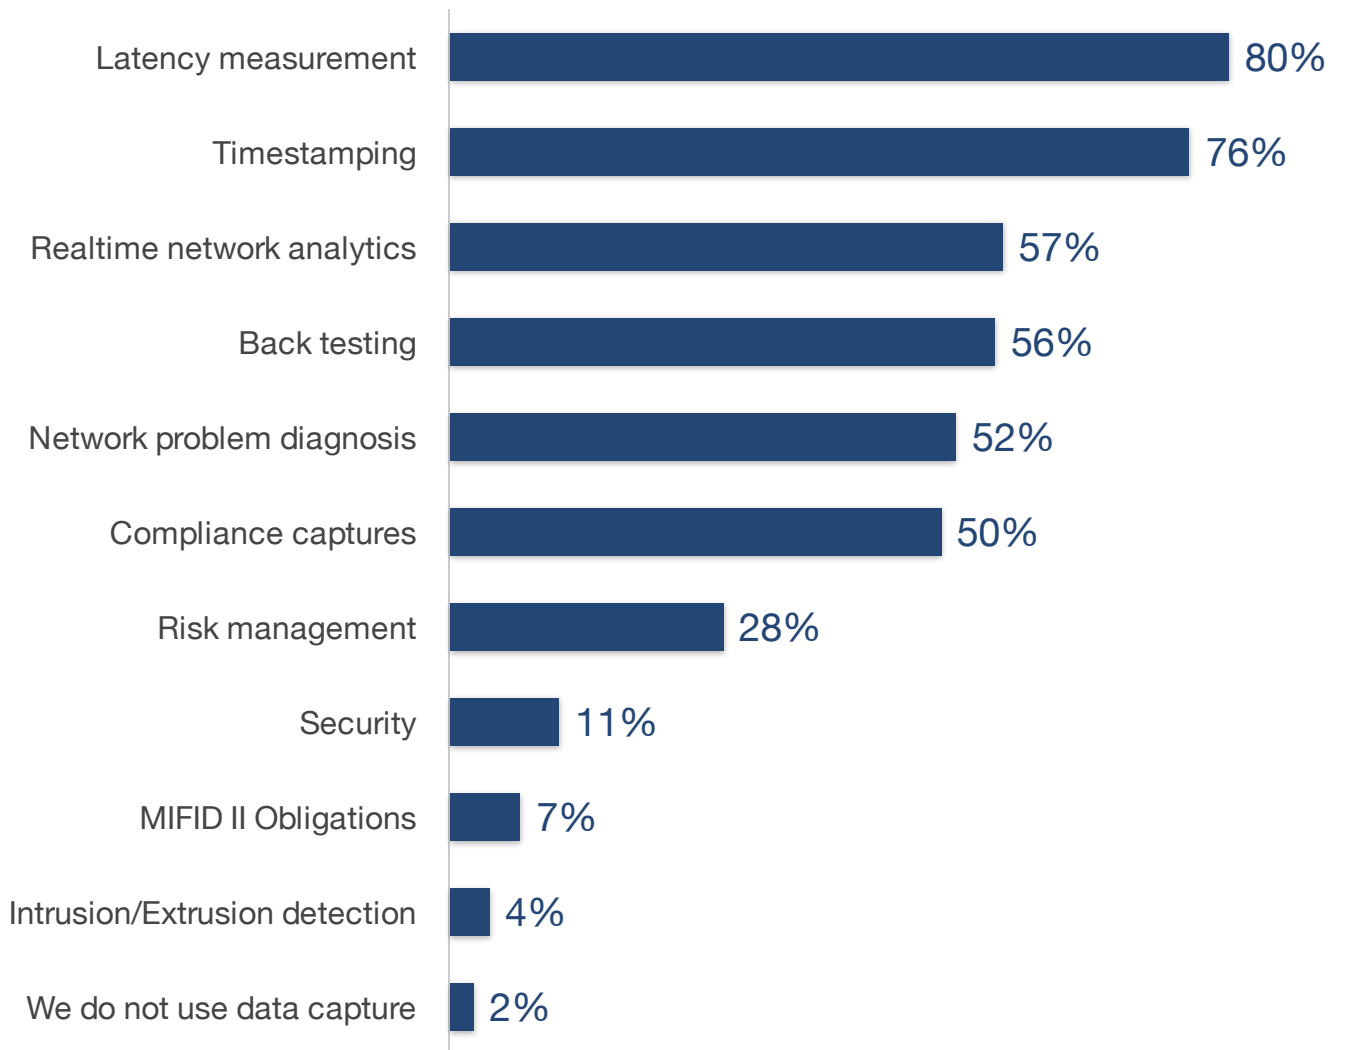

Metamako is a technology leader in the top packet capture use cases.

Which functions are part of your data capture environment?
(regardless of whether Metamako devices are used)

Source: TechValidate survey of 54 users of Metamako