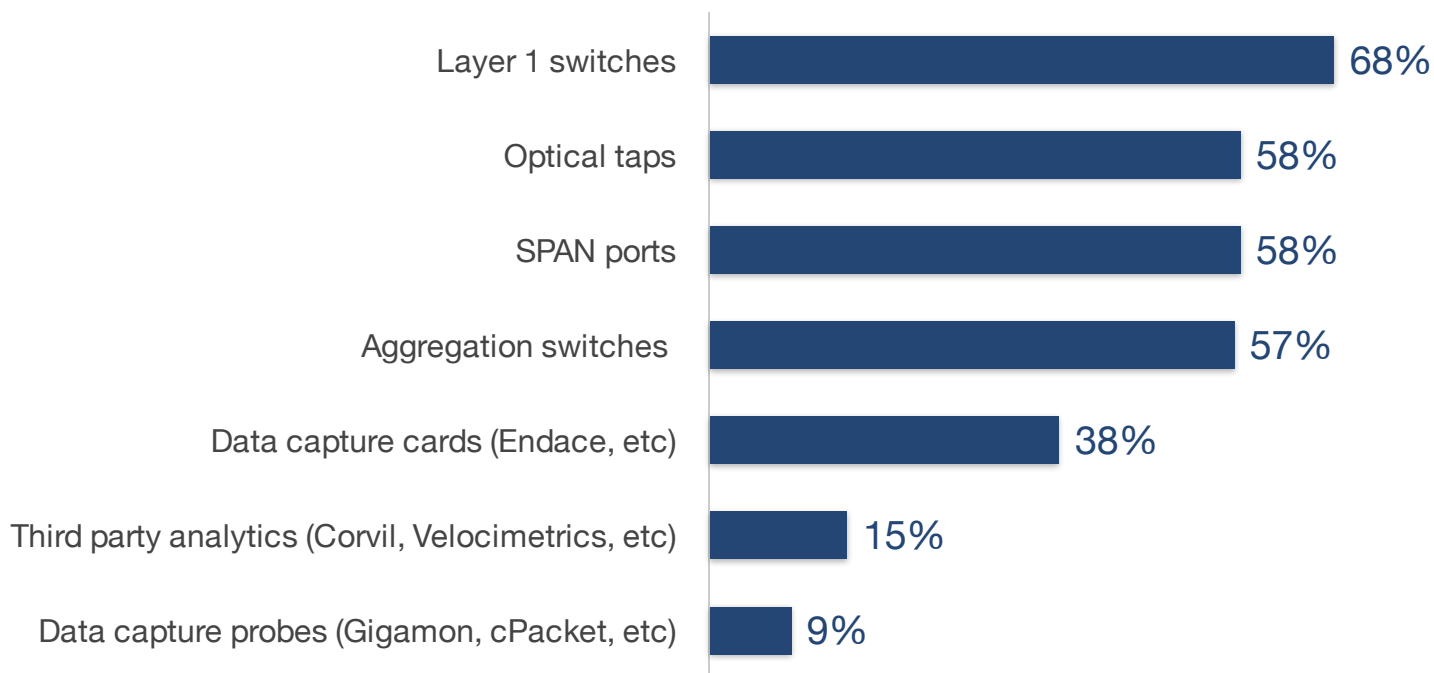

Metamako is well positioned to upgrade much of the most widely deployed packet capture technologies.

What technologies are currently deployed for packet capture?
(regardless of whether Metamako devices are used)