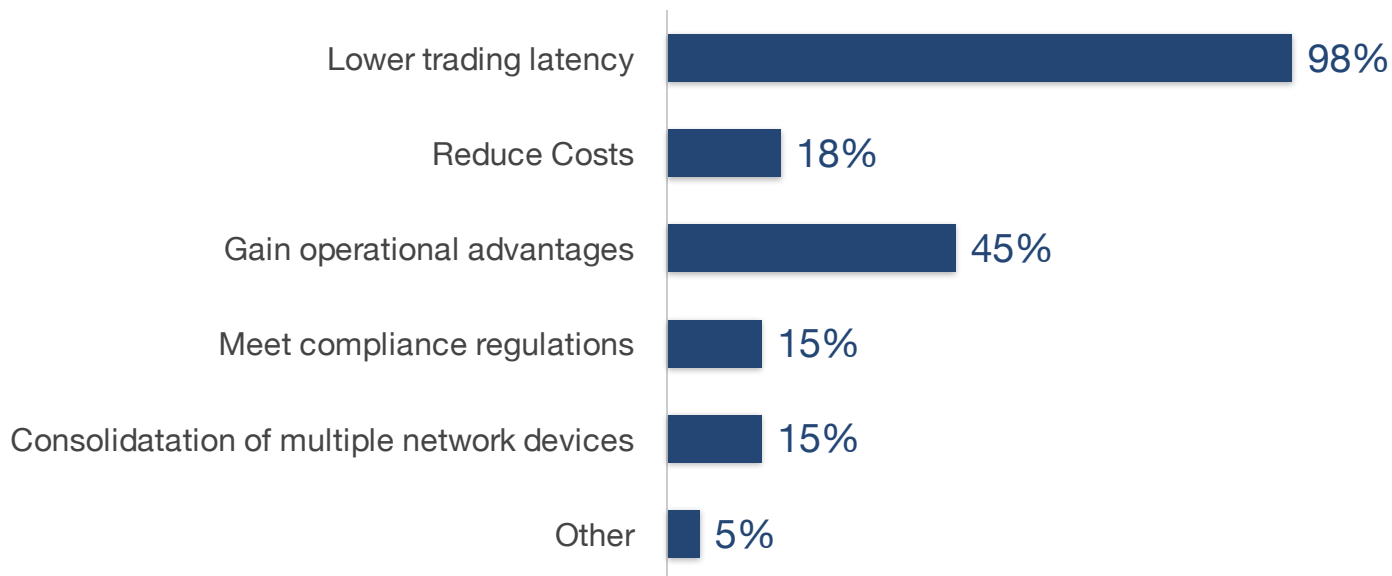

Key Purchasing Drivers

What were the key drivers for purchasing Metamako devices?

Source: TechValidate survey of 40 users of Metamako

✓ Validated

Published: Dec. 17, 2015 TVID: 486-57E-4DE

ARISTA

TechValidate
by SurveyMonkey