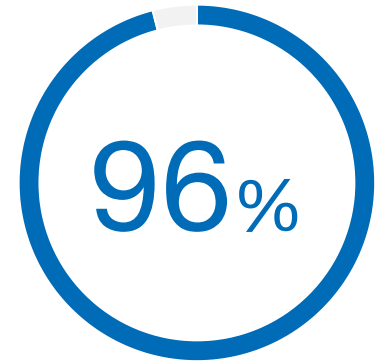

It's All About the Networking!

96% of surveyed participants find that the unique interactive structure of a Frost & Sullivan Executive MindXchange leads to increased networking & relationship building.