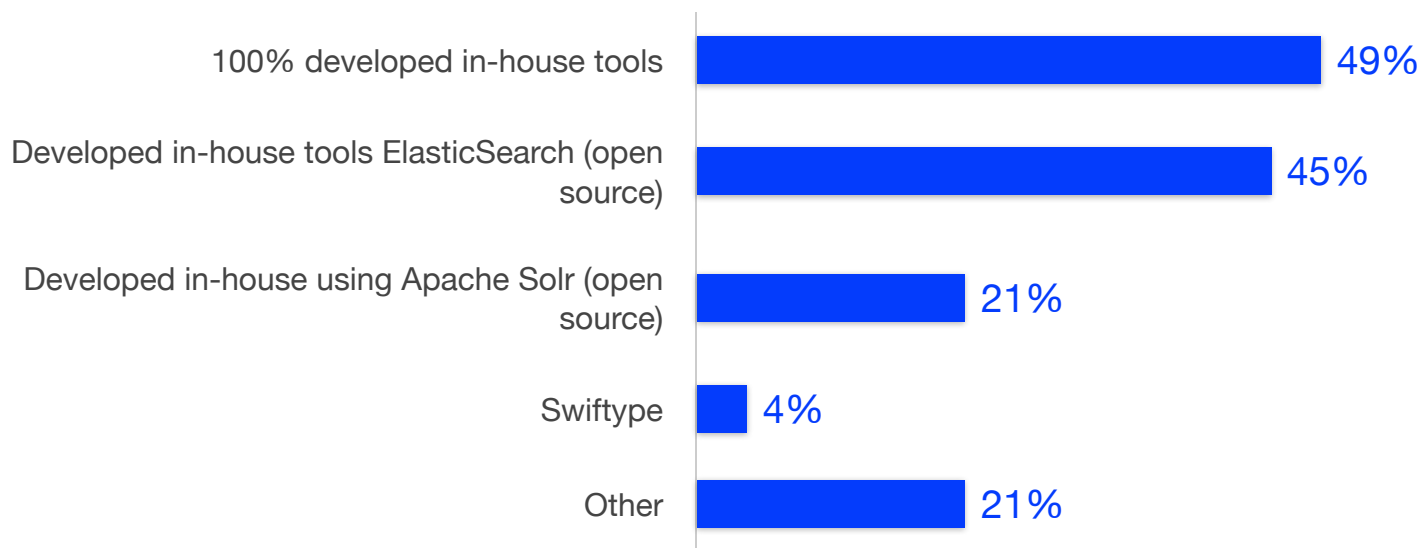

Source: TechValidate survey of 47 users of Algolia

✓ Validated

Published: Nov. 20, 2020 TVID: 6AC-E87-CEF

TechValidate
by SurveyMonkey