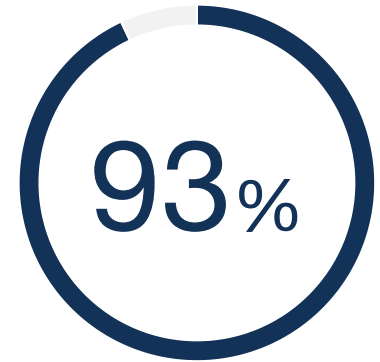

Jira Align Exceeds IBM Rational in Ease of Use

93% of surveyed organizations who previously evaluated IBM Rational rated Jira Align's ease of use as better than the competition.

Source: TechValidate survey of 42 users of Jira Align