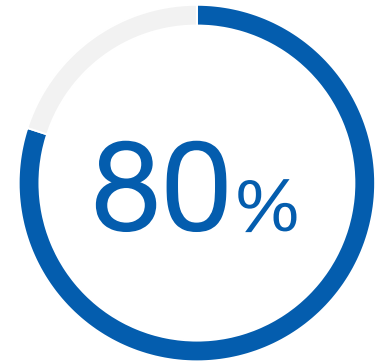

80% Would Recommend Acme Systems

80% of IT organizations are likely to recommend Acme Systems B7500.*

* Based on respondents who rated their likelihood to recommend as 7 or higher on a scale of 0 to 10.