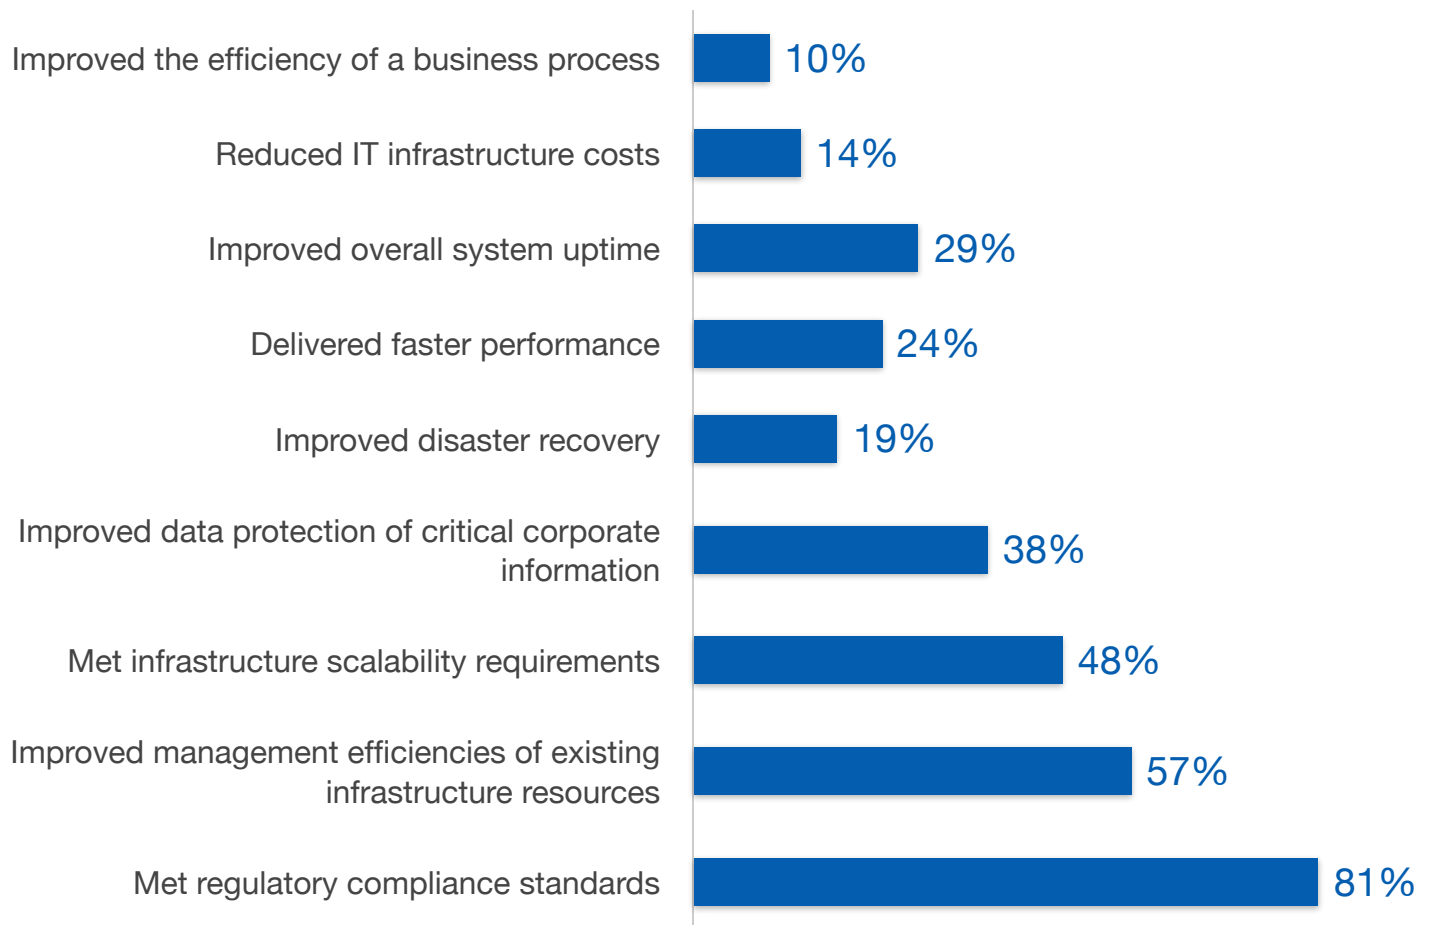

Computer Services Industry Relies on Ricoh

What types of operational challenges did deploying Ricoh solve for your organization?

Source: TechValidate survey of 21 users of Acme Systems B7500. Sample comprised of Computer Services IT organizations.