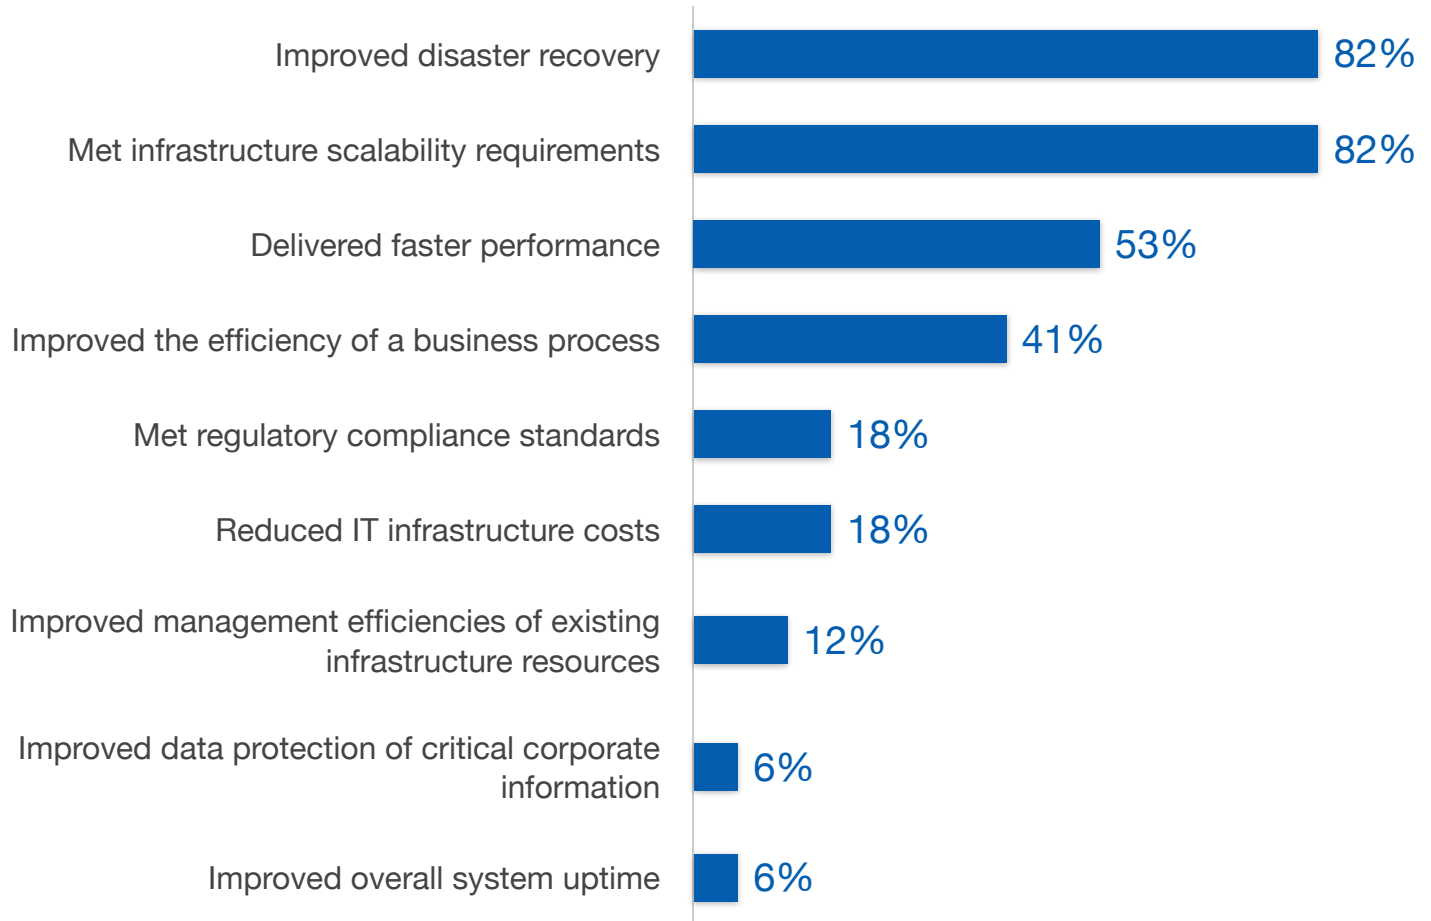

What types of operational challenges did deploying Google solve for your organization?

Source: TechValidate survey of 17 users of Acme Systems B7500. Sample comprised of Federal Government IT organizations.