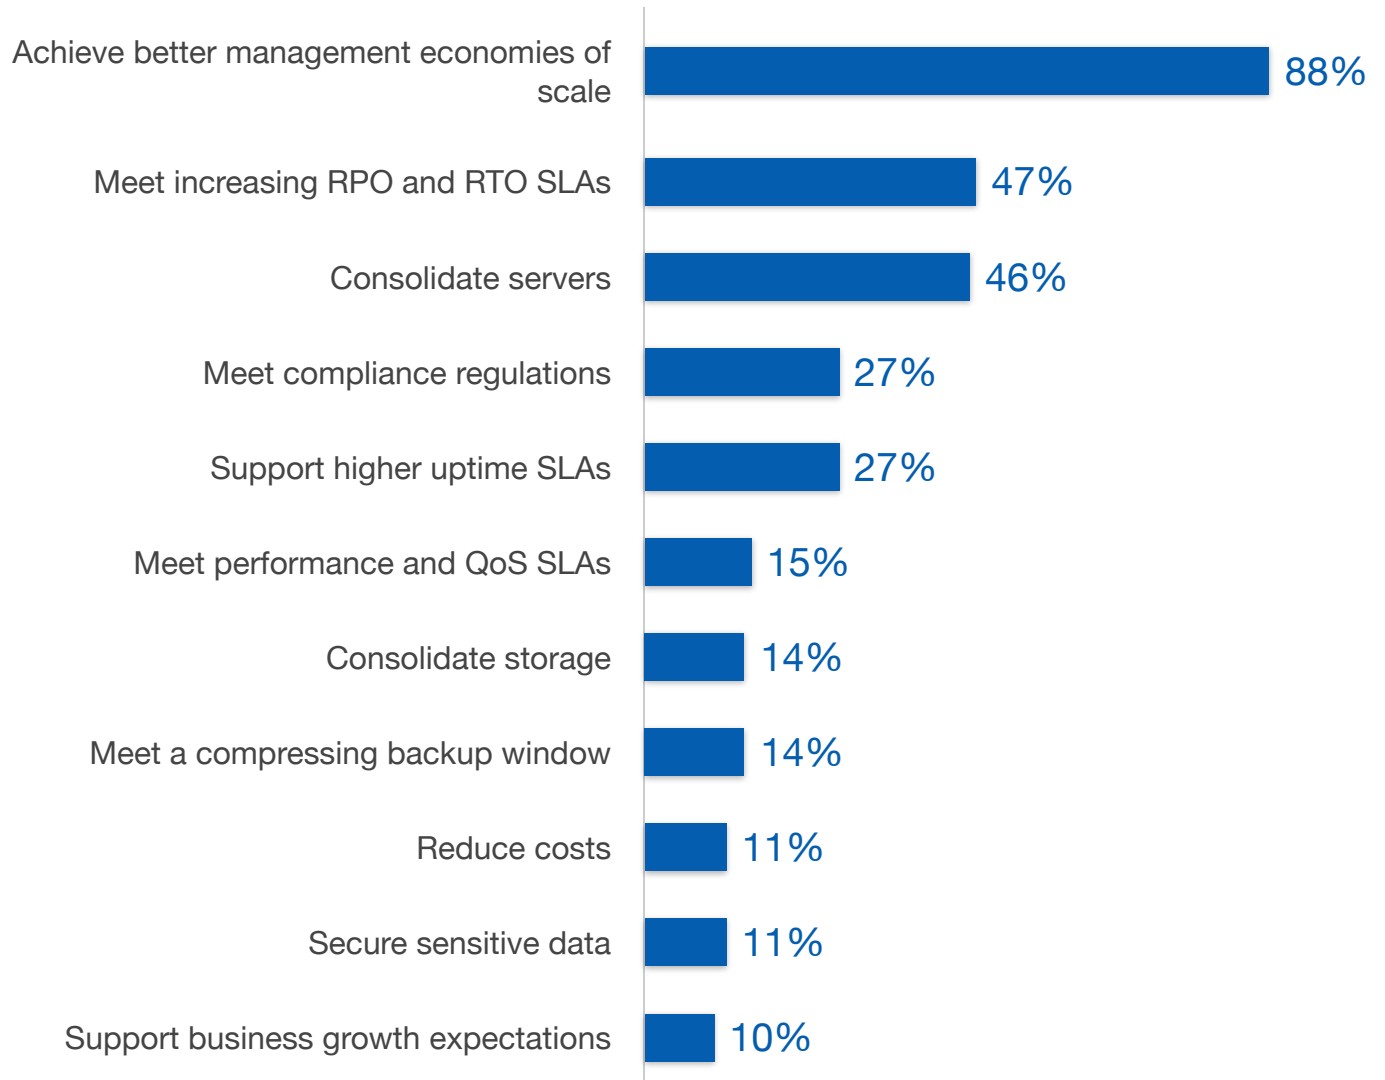

## What were the top purchasing drivers for buying your Acme Systems B7500?

Source: TechValidate survey of 198 users of Acme Systems B7500

Validated Published: May. 30, 2019 TVID: AF8-BC8-02D

TechValidate  
by SurveyMonkey