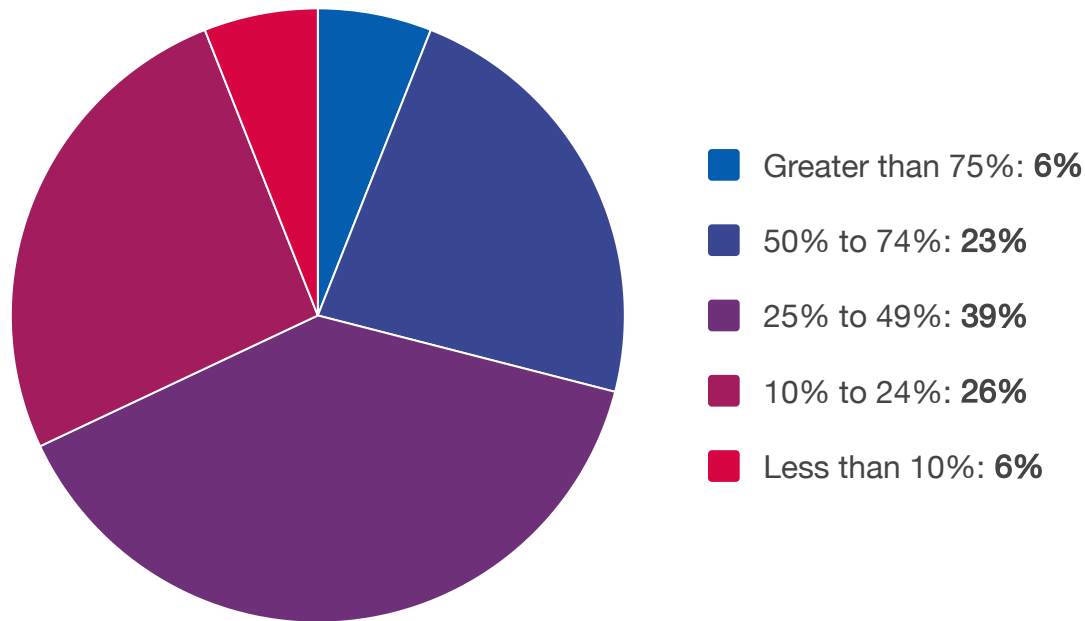

Acme Systems B7500 Significantly Reduces CAPEX

By what percentage, did your Acme Systems B7500 reduce your Capital Expenditures (CAPEX) of your IT infrastructure?

Source: TechValidate survey of 196 users of Acme Systems B7500