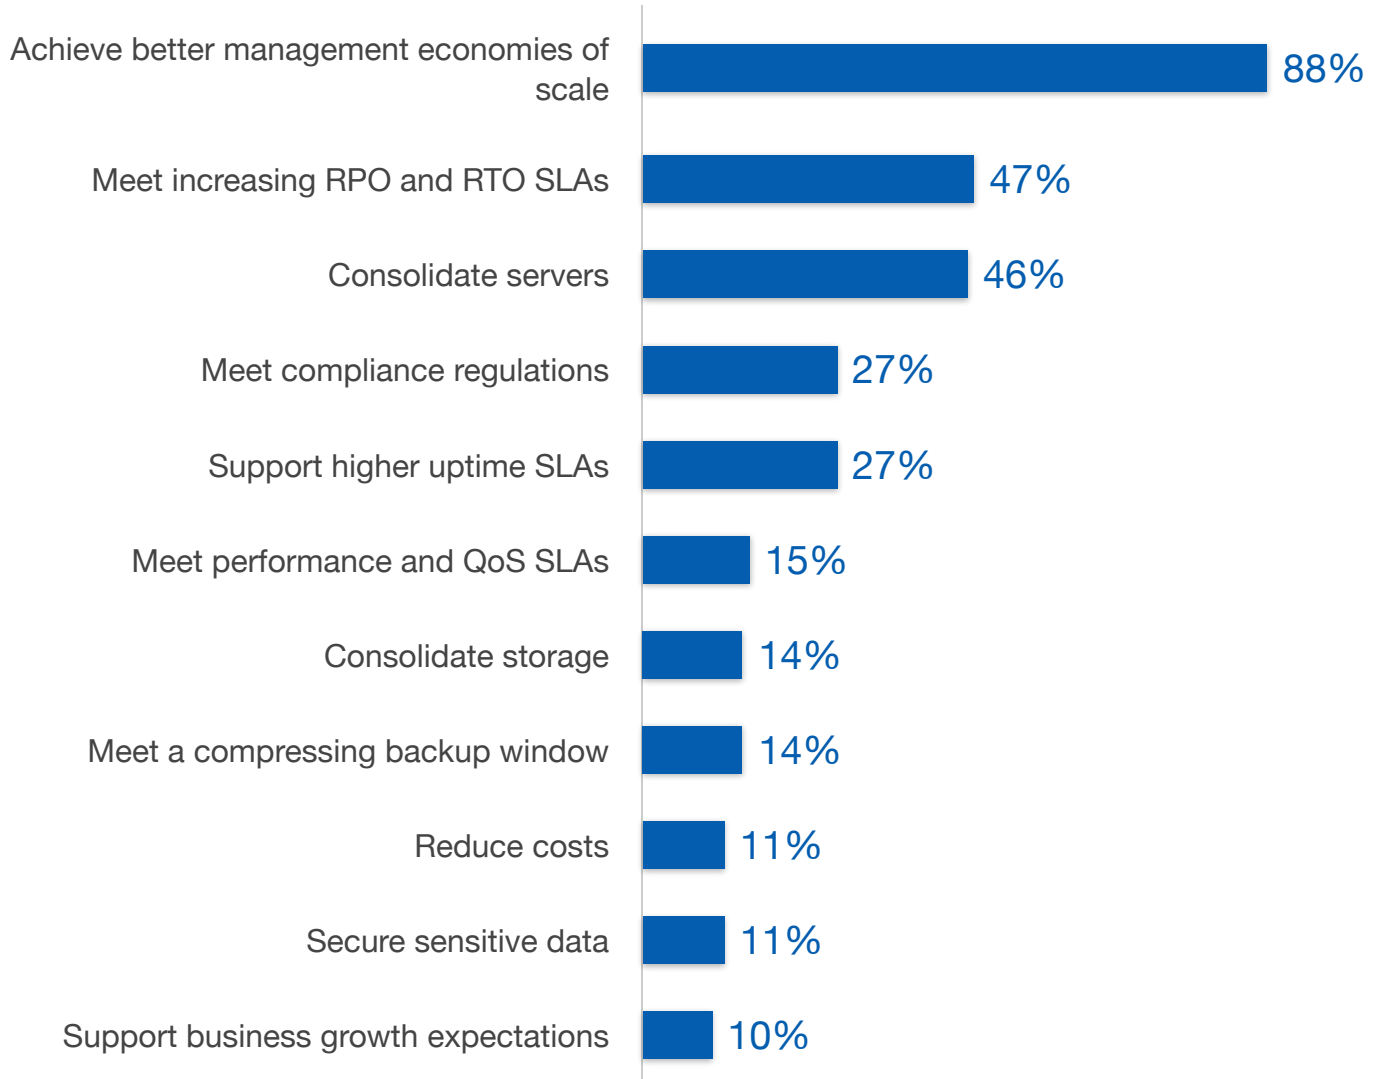

## People choose Equus over all else

What were the top three purchasing drivers for buying your Acme Systems B7500?

Source: TechValidate survey of 198 users of Acme Systems B7500

Validated Published: Jun. 8, 2020 TVID: 7A9-F3D-01B

TechValidate  
by SurveyMonkey