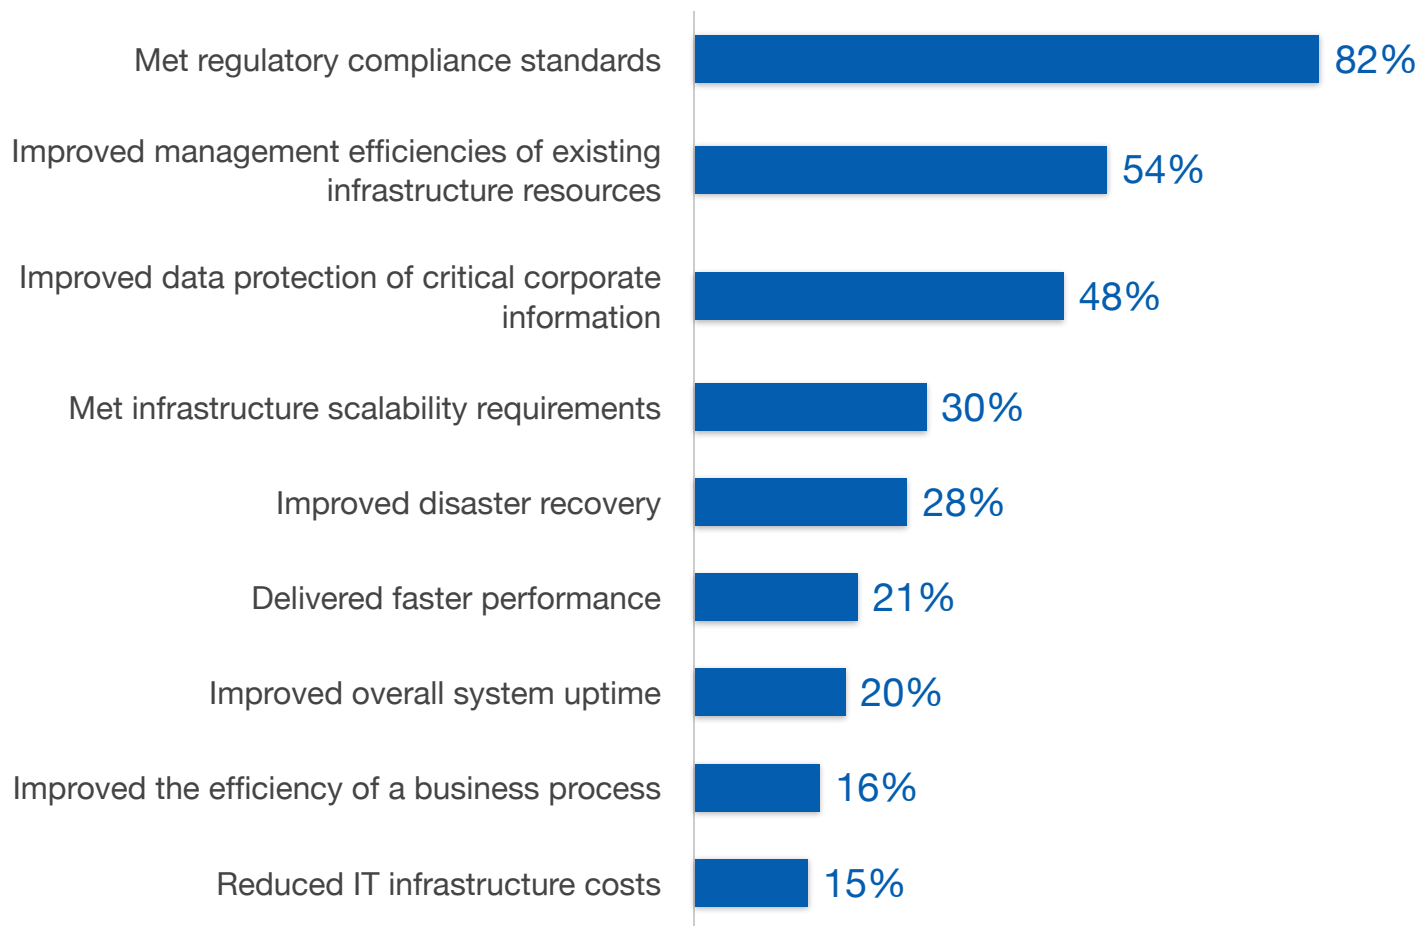

What types of operational challenges did deploying your Acme Systems B7500 solve for your organization?

Source: TechValidate survey of 194 users of Acme Systems B7500

✓ Validated

Published: Apr. 30, 2019 TVID: 761-878-ADB