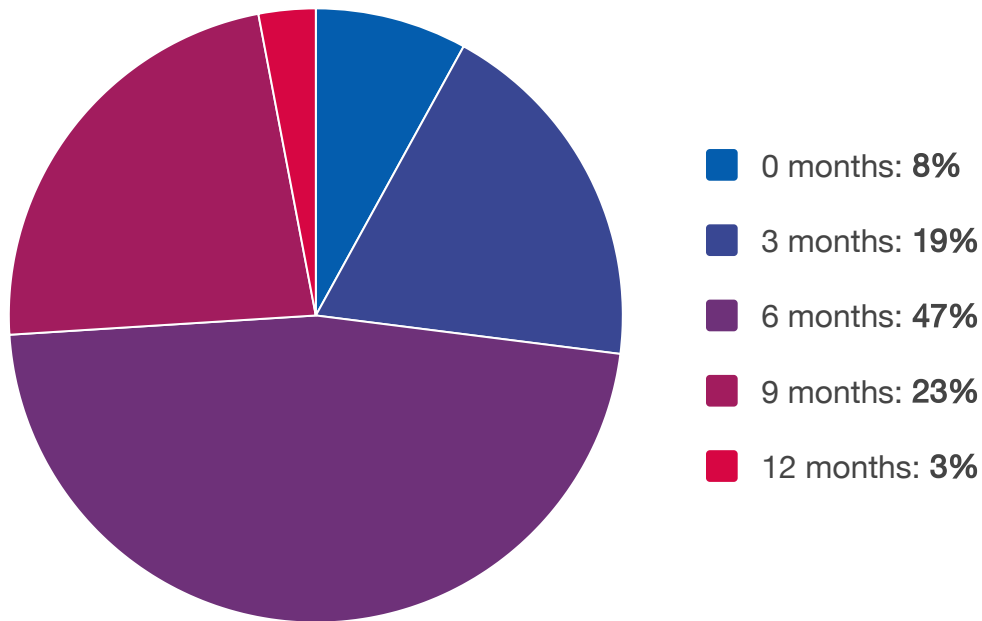

ROI with Acme

What was the payback period for your investment in your Acme Systems B7500?

Source: Survey of 195 users of Acme Systems B7500

✓ Validated

Published: Jul. 19, 2011 TVID: 714-7CB-F22

TechValidate
by SurveyMonkey