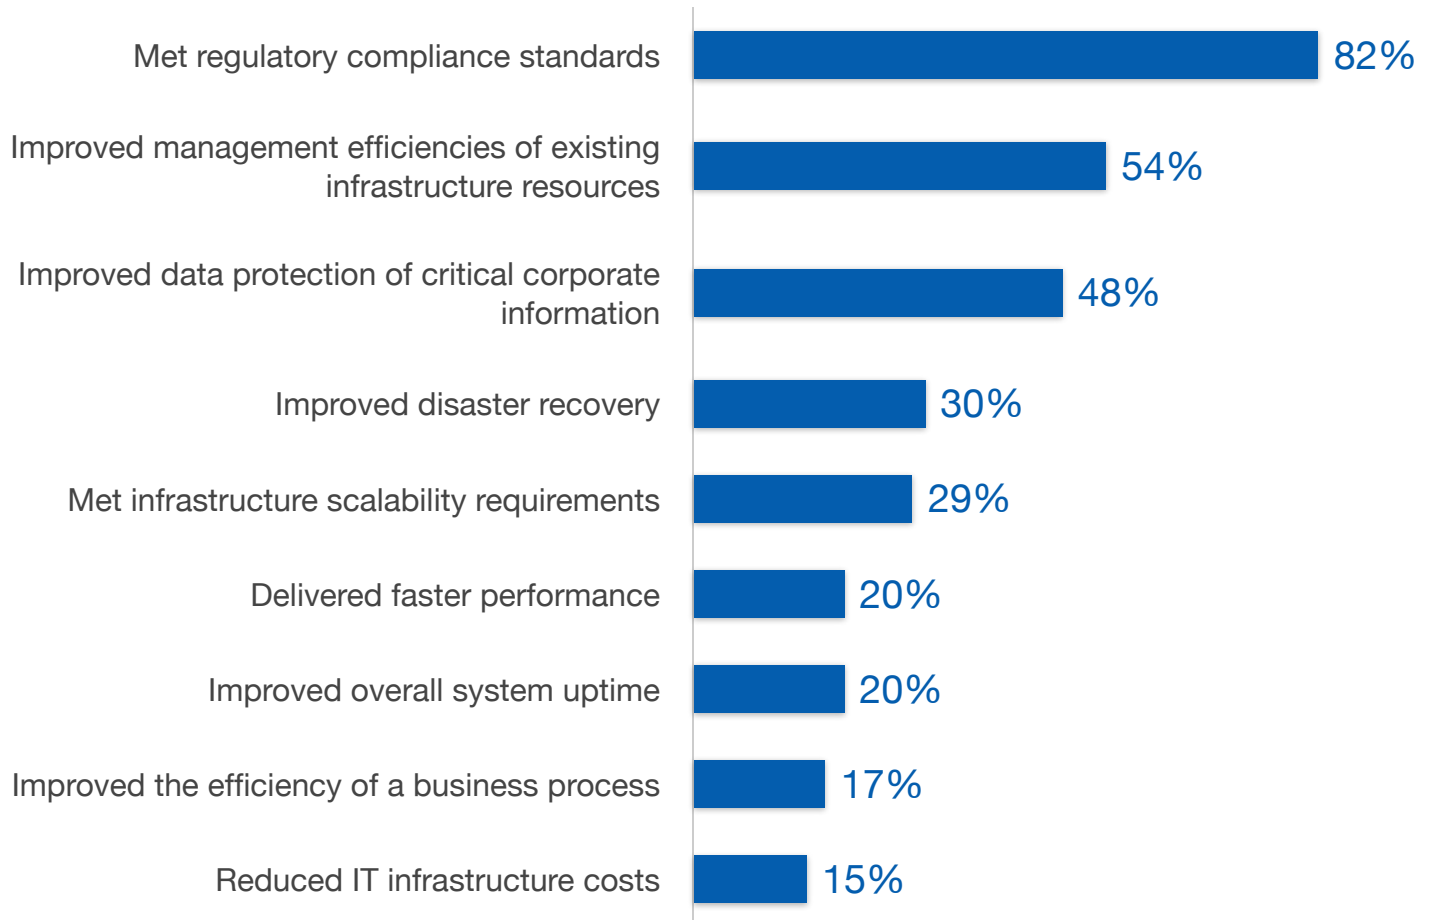

What types of operational challenges did deploying your Acme Systems B7500 solve for your organization?

Source: TechValidate survey of 182 users of Acme Systems B7500. Sample comprised of customers who evaluated IBM, HP, Cisco or Oracle.