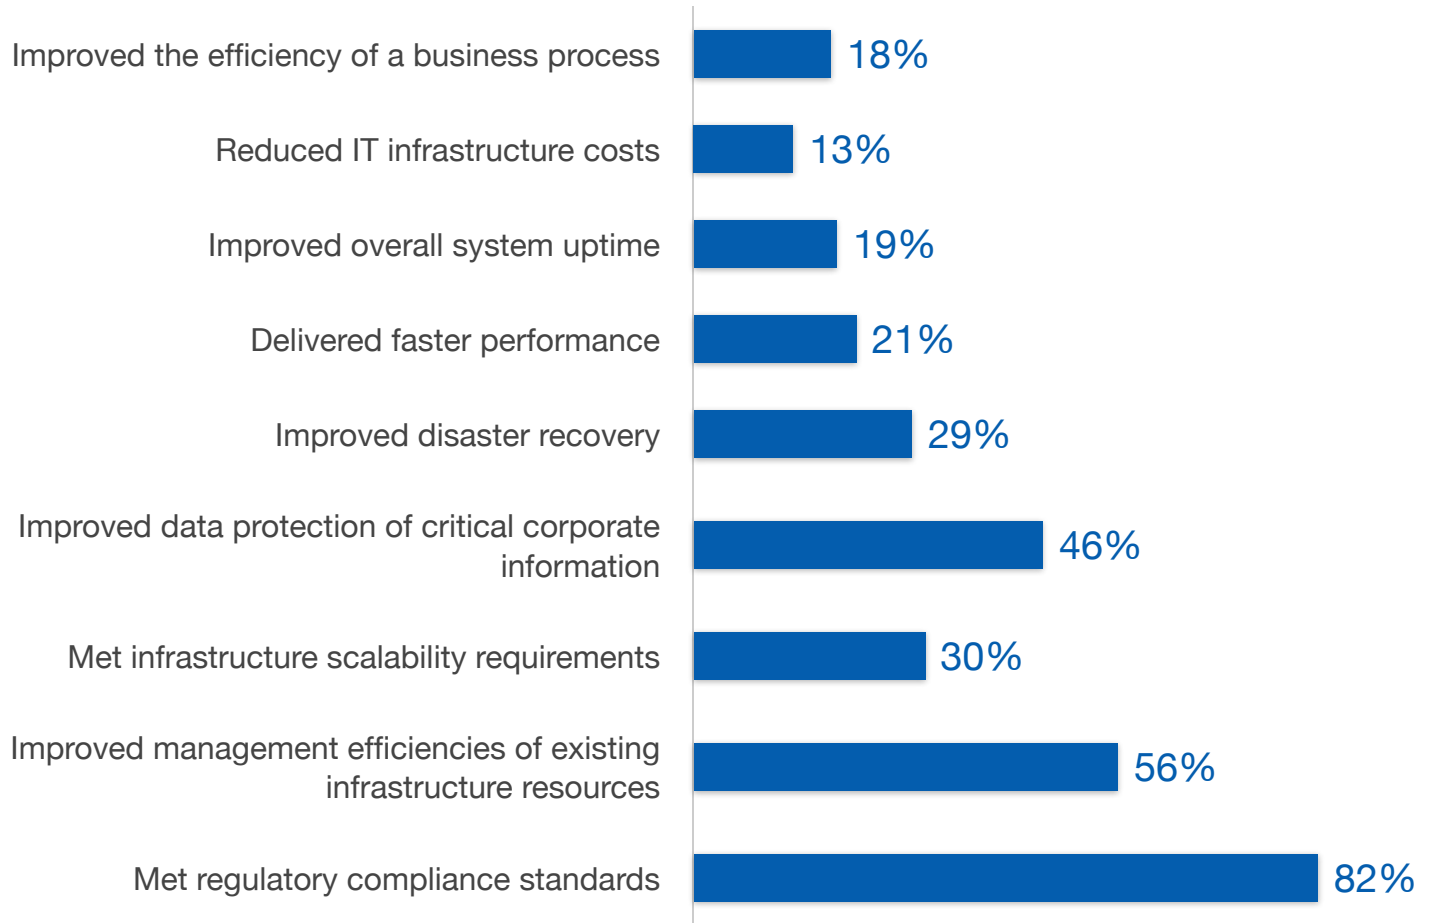

## What types of operational challenges did deploying your Acme Systems B7500 solve for your organization?

Source: TechValidate survey of 171 users

✓ Validated

Published: Oct. 4, 2019 TVID: 657-D7D-F8A

TechValidate  
by SurveyMonkey