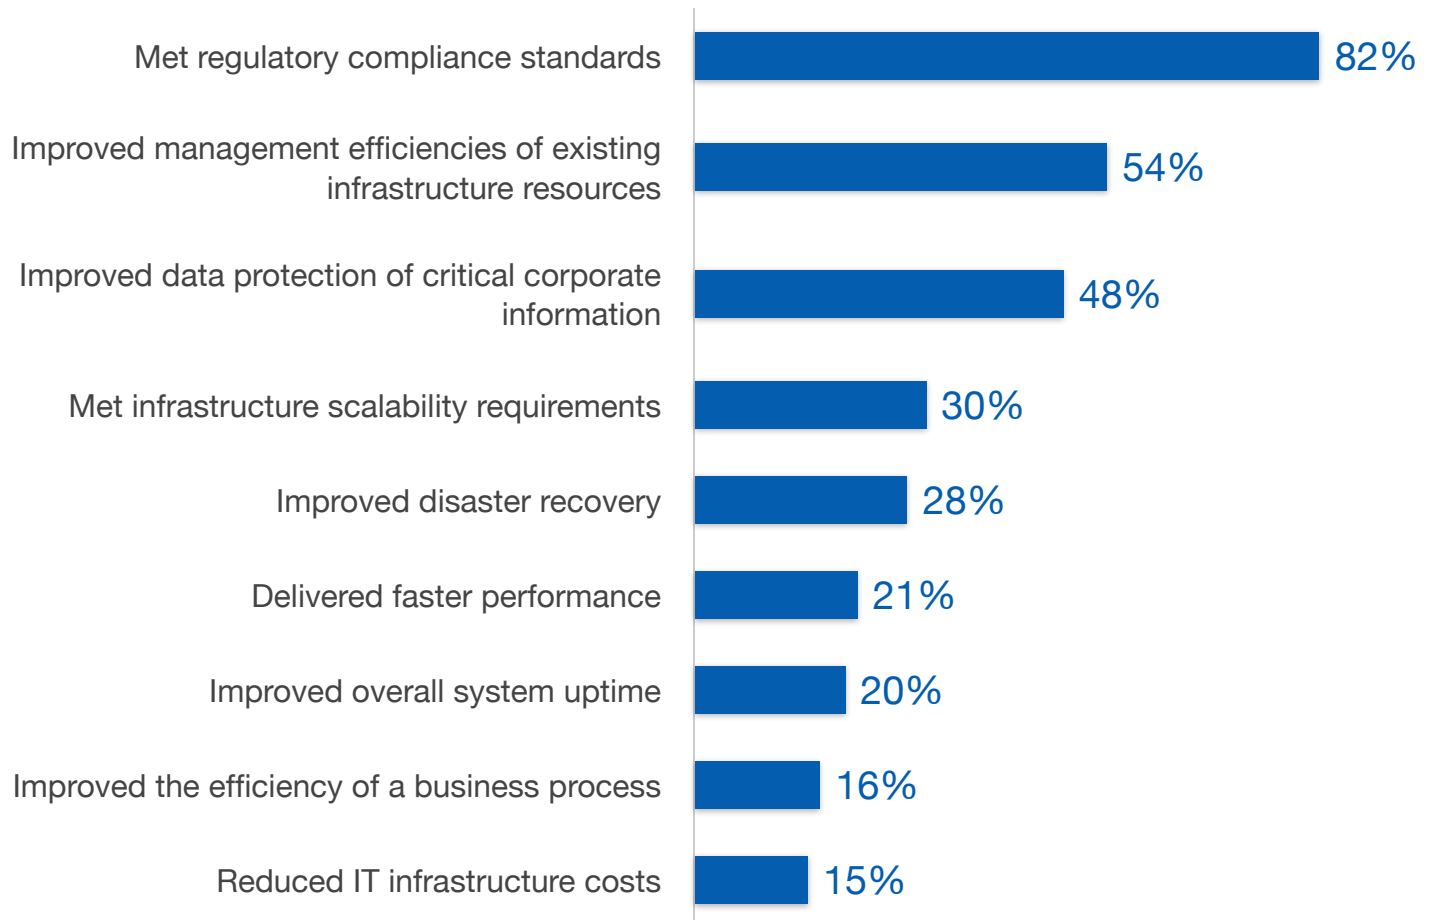

Operational Challenges Solved by Acme

What types of operational challenges did deploying your Acme Systems B7500 solve for your organization?

Source: Survey of 194 users of Acme Systems B7500

Validated Published: May. 9, 2016 TVID: 5DE-E2E-7AE