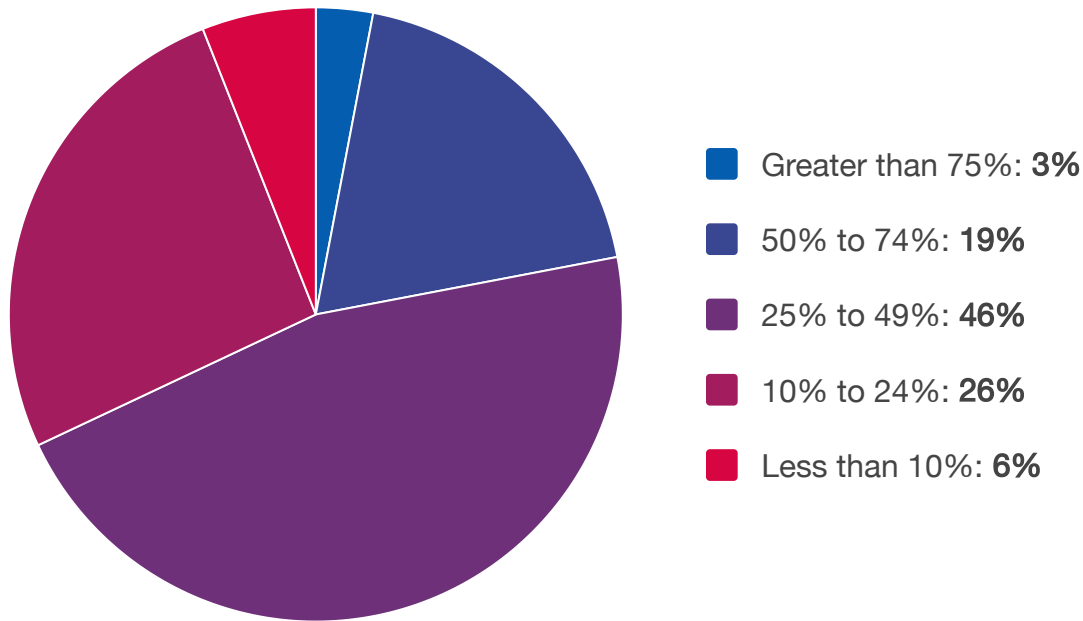

Increased IT Productivity with Acme

By what percentage, did your Acme Systems B7500 increase the productivity of your IT staff?

Source: Survey of 190 users of Acme Systems B7500

✓ Validated

Published: Oct. 5, 2011 TVID: 571-AF8-89C