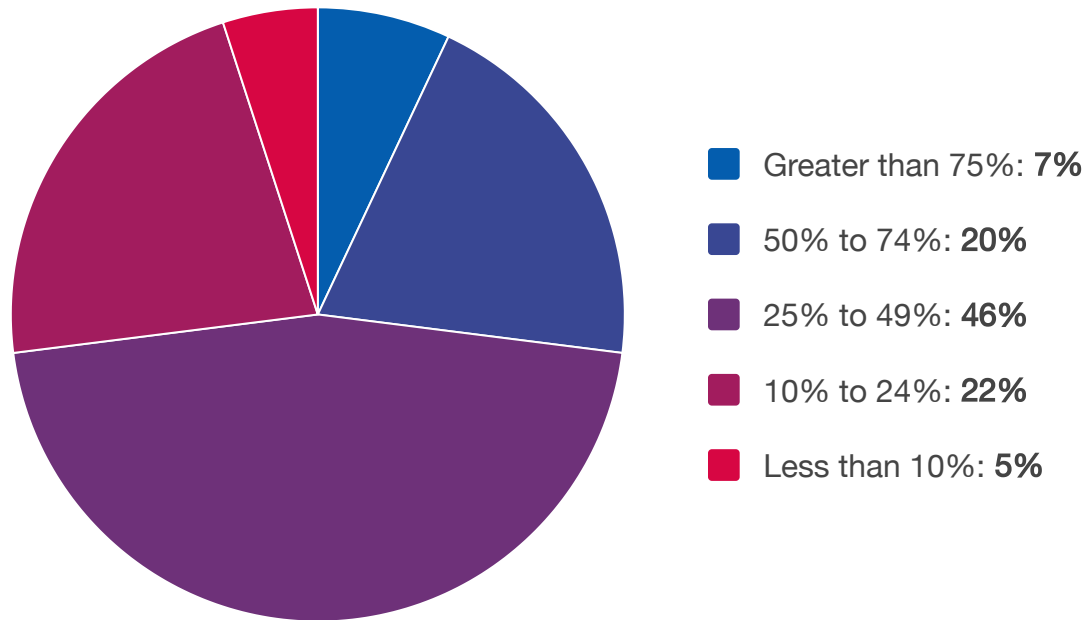

CAPEX Savings with Acme

By what percentage, did your Acme Systems B7500 reduce your Capital Expenditures (CAPEX) of your IT infrastructure?

Source: Survey of 198 users of Acme Systems B7500

✓ Validated

Published: Jul. 19, 2011 TVID: 334-FFF-51A