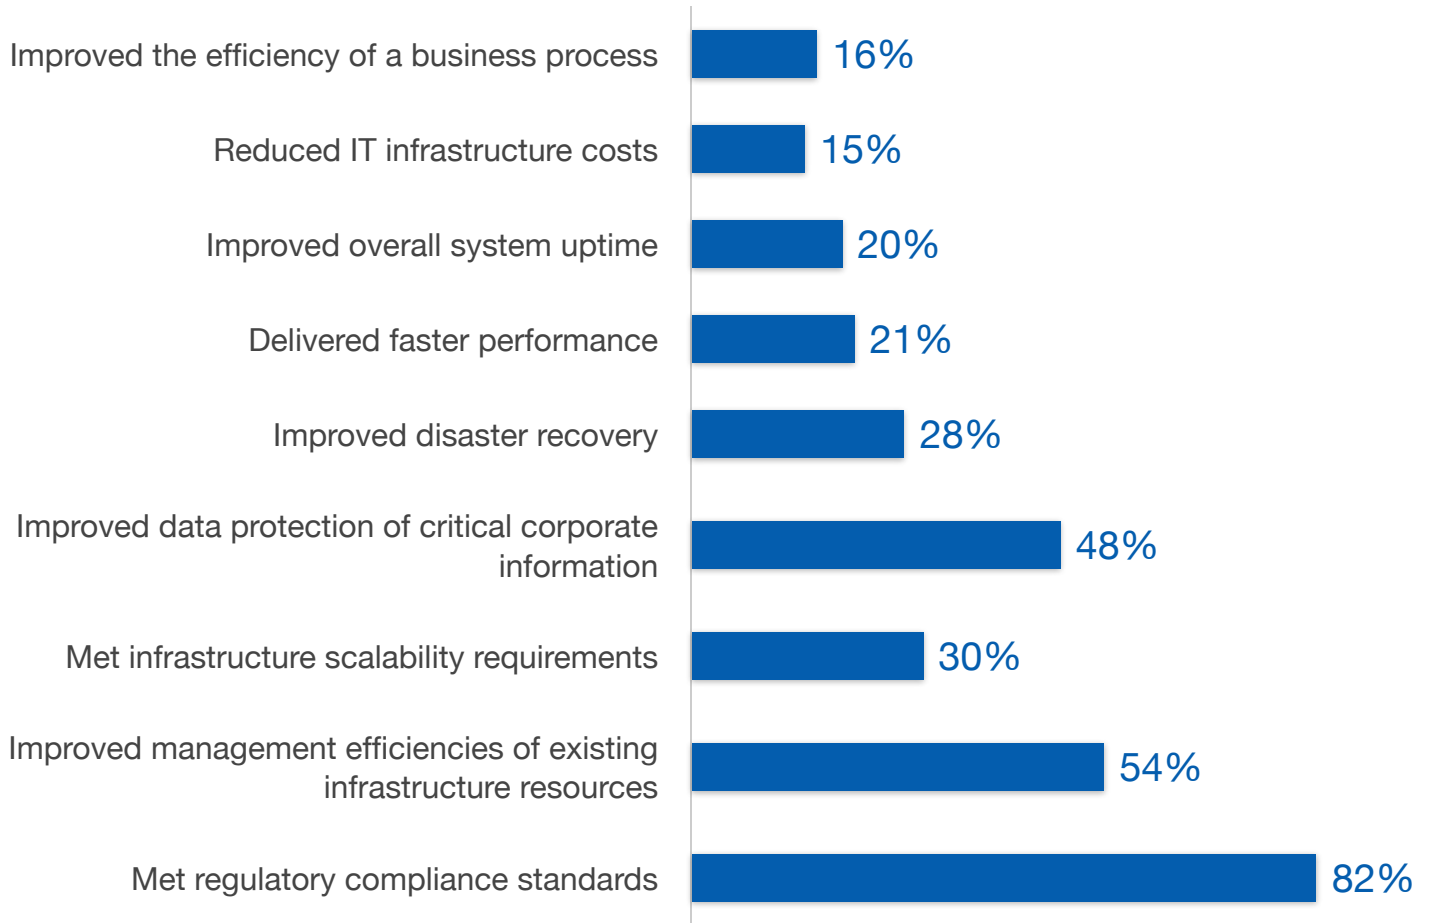

What types of operational challenges did deploying Acme solve for your organization?

Source: TechValidate survey of 194 users of Acme Systems B7500

✓ Validated

Published: Oct. 12, 2021 TVID: 2BB-BB2-4C6

TechValidate
by SurveyMonkey