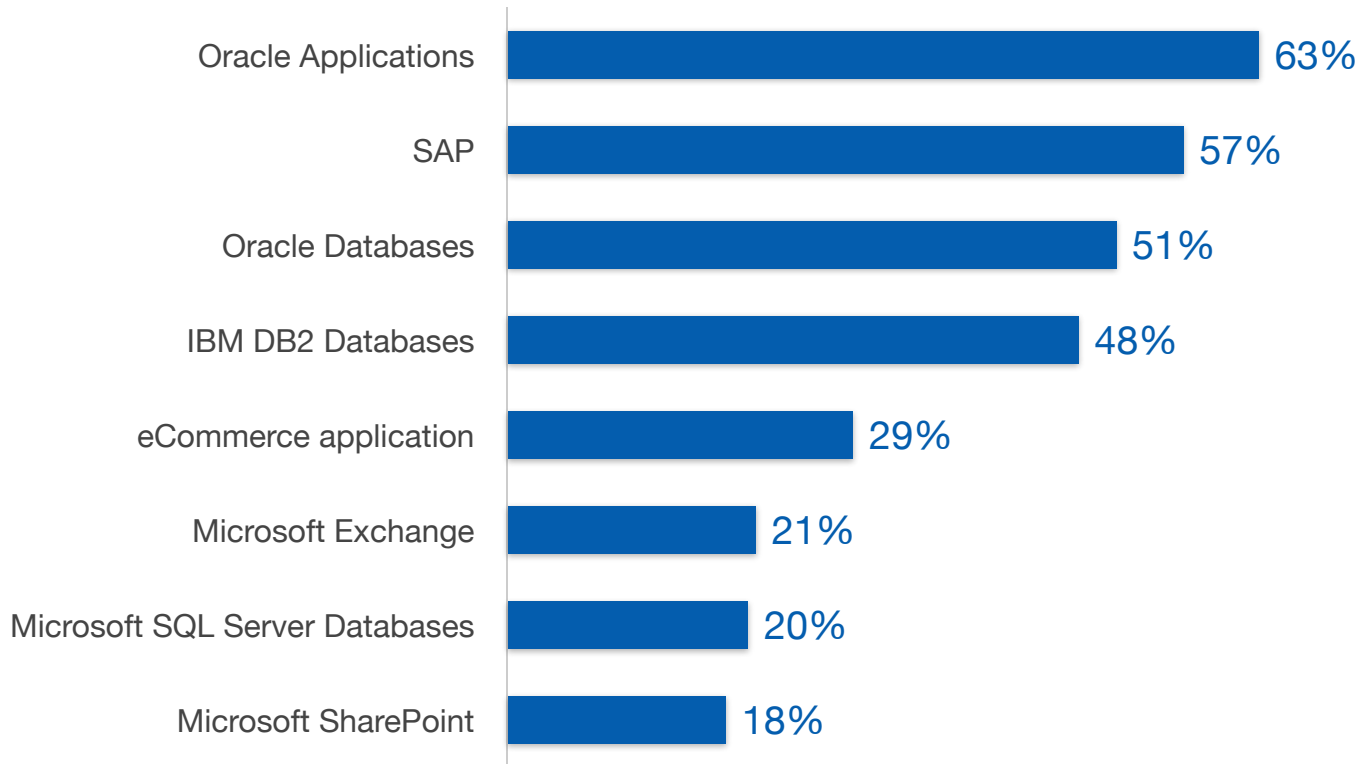

What Your Peers Use with Acme

Select which applications are used in conjunction with your Acme Systems B7500.

Source: Survey of 190 users of Acme Systems B7500

✓ Validated

Published: May. 9, 2016 TVID: 132-DDA-8E5