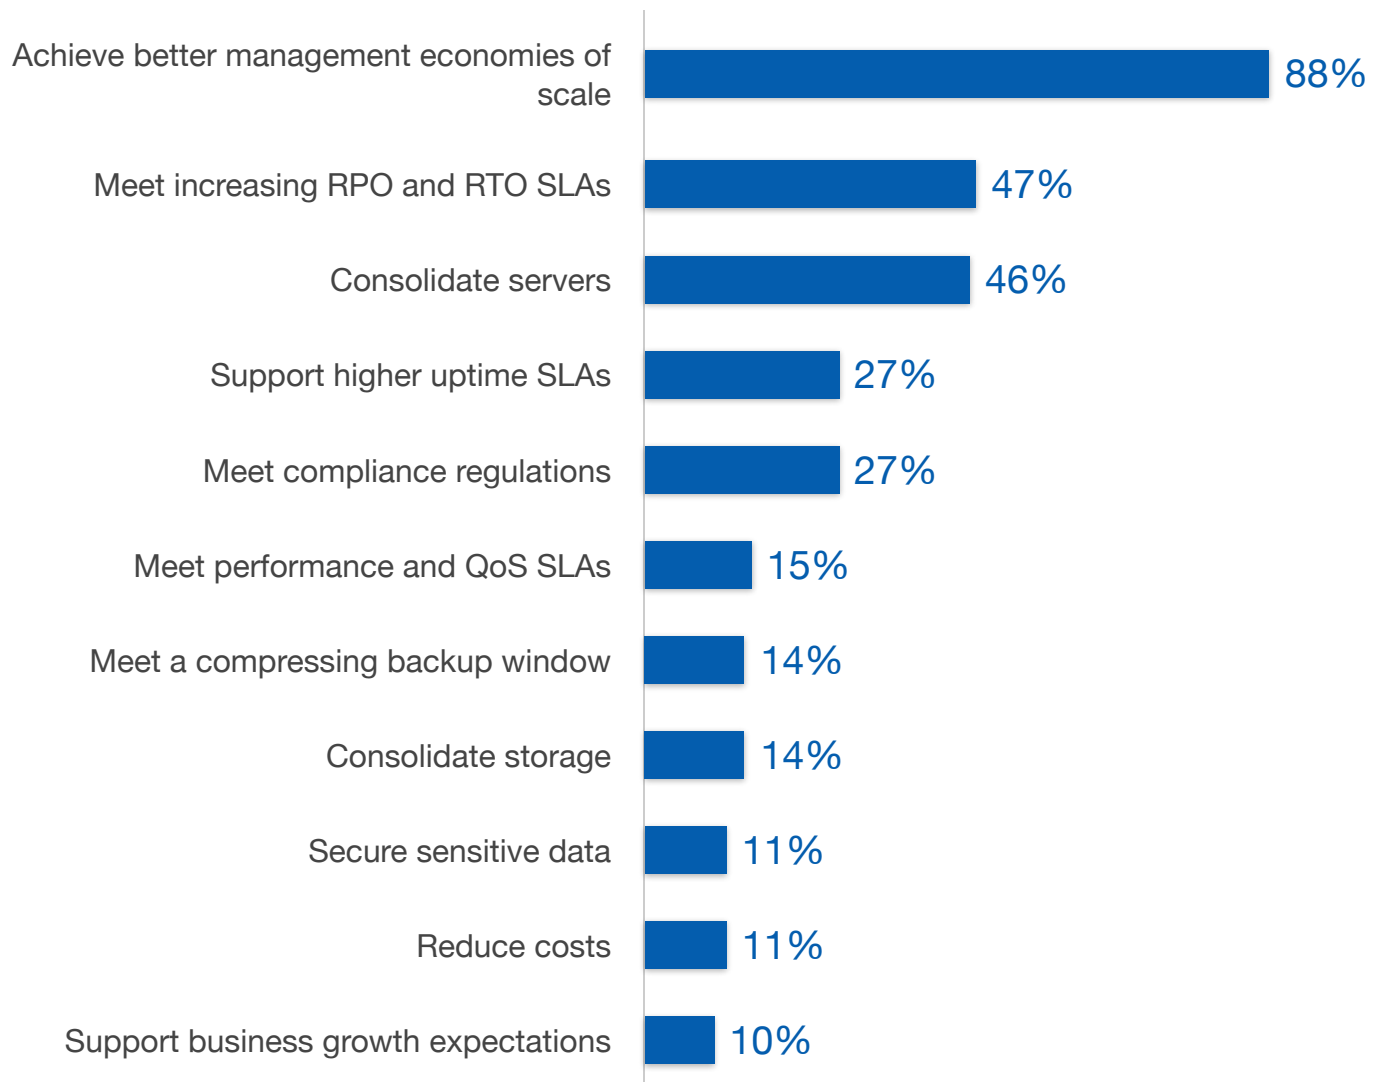

Top Purchasing Drivers for Acme

What were the top three purchasing drivers for buying your Acme Systems B7500?

Source: Survey of 198 users of Acme Systems B7500

✓ Validated

Published: May. 9, 2016 TVID: 11E-C6C-BA0

TechValidate
by SurveyMonkey