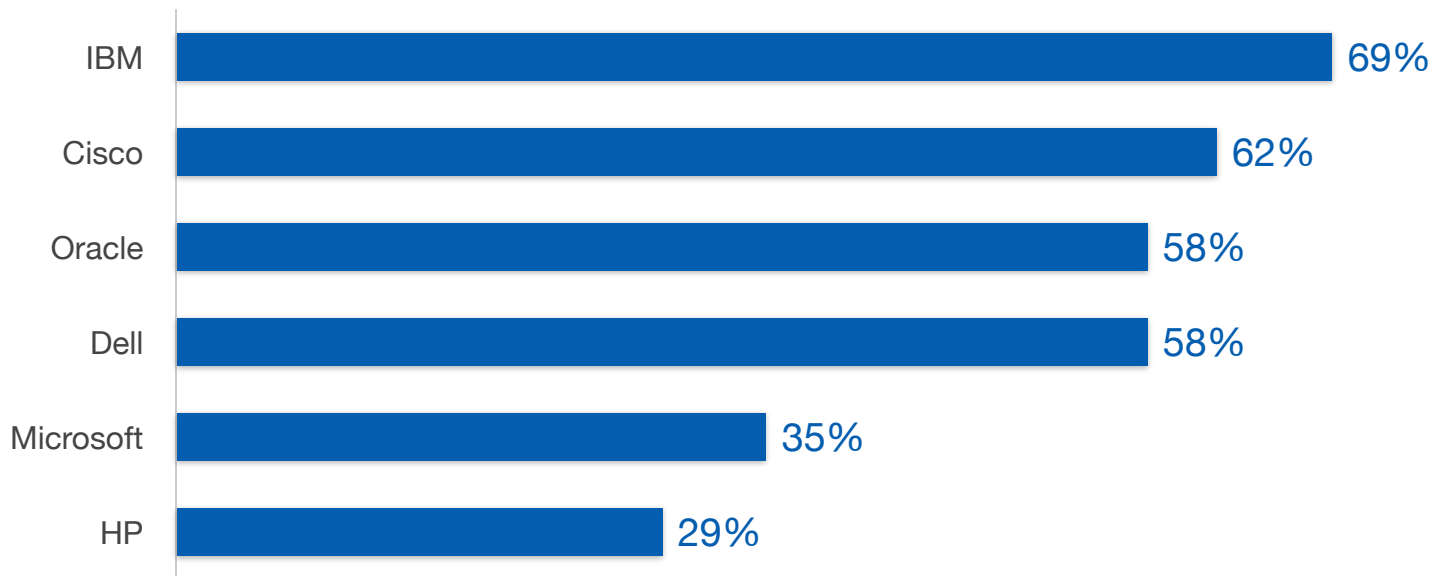

Winning Against the Competition

What vendors did you evaluate before choosing Acme Systems?
Please check all that apply.

Source: Survey of 195 users of Acme Systems B7500

✓ Validated

Published: May. 9, 2016 TVID: 022-CB2-A57