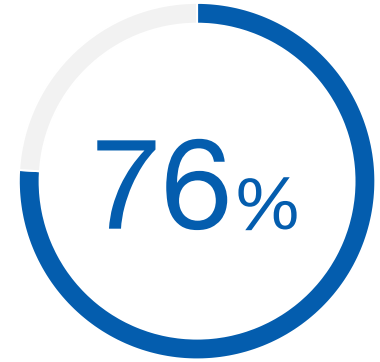

## CAPEX Reductions with Acme

76% of surveyed professional organizations reduced their annual CAPEX by \$7 million or more after implementing Acme 5000.

Source: TechValidate survey of 200 Acme 5000 users