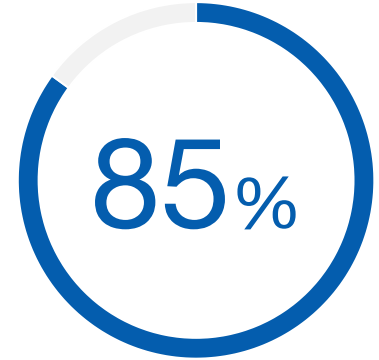

ACME 5000 CUSTOMER STATISTIC

85% of surveyed professional organizations found the need for one source for data backup to be somewhat influential in leading them to purchase Acme 5000.

Source: TechValidate survey of 201 users of Acme 5000