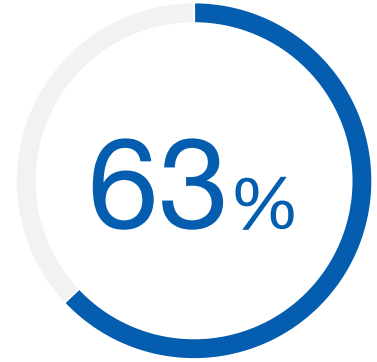

## Storage Consolidation is Key

63% of surveyed professional organizations purchased their Acme 5000 to consolidate storage.

---

Source: TechValidate survey of 200 users of Acme 5000

✓ Validated

Published: May. 19, 2016 TVID: E01-0ED-634