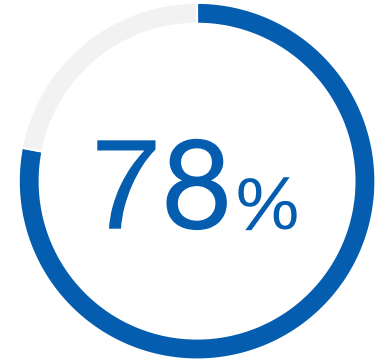

## Quick Payback with Acme

78% of surveyed professional organizations were paid back on their investment in their Acme 5000 in 6 months or less.

---

Source: TechValidate survey of 200 users of Acme 5000

✓ Validated