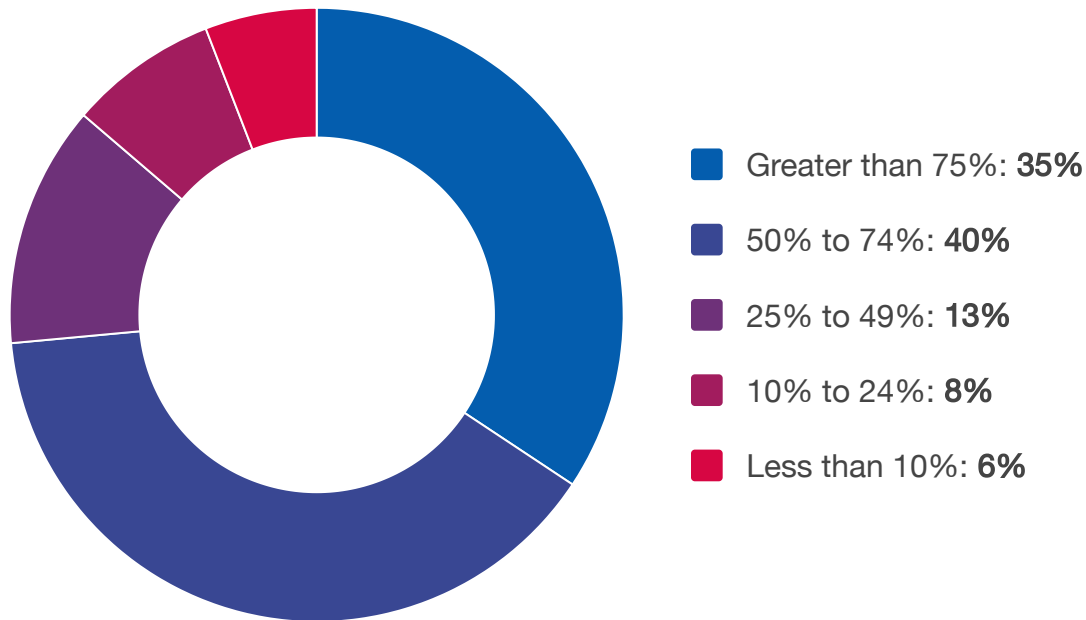

Time Savings for IMM NAND Clients

By what percentage did Acme 5000 increase the productivity of your IT staff?

Source: TechValidate survey of 200 users of Acme 5000

✓ Validated

Published: Aug. 2, 2017 TVID: 876-DA7-DAF