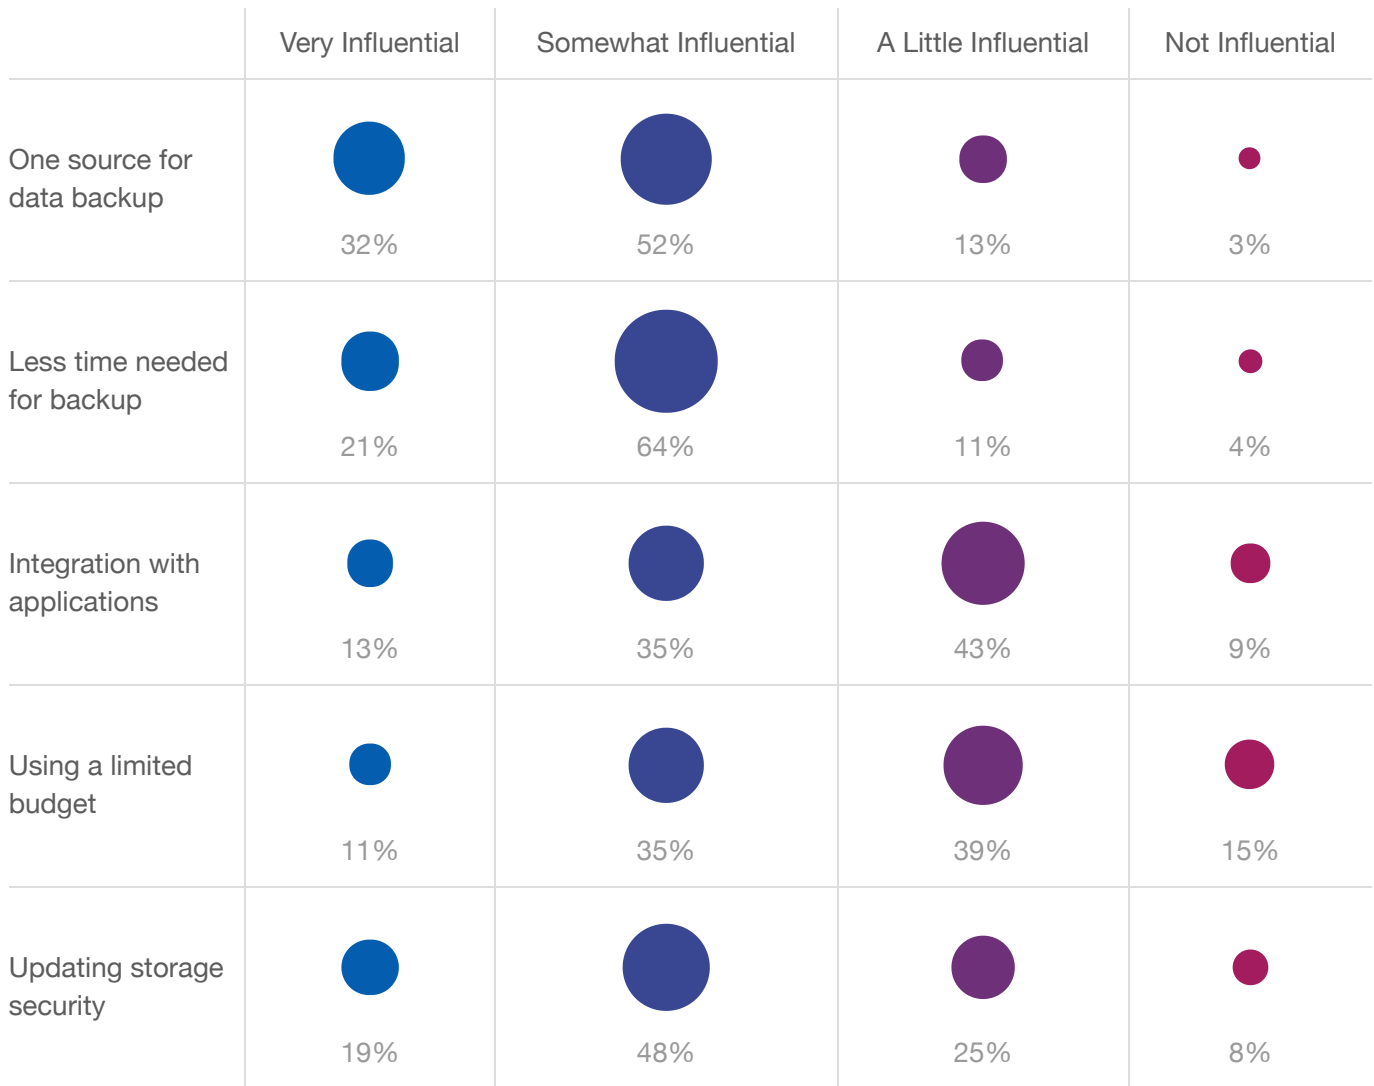

## Organizations' Needs Before Acme

How influential were the following needs in leading you to purchase Acme 5000?

Source: TechValidate survey of 200 users of Acme 5000

 Validated Published: May. 19, 2016 TVID: 31A-43F-EDE