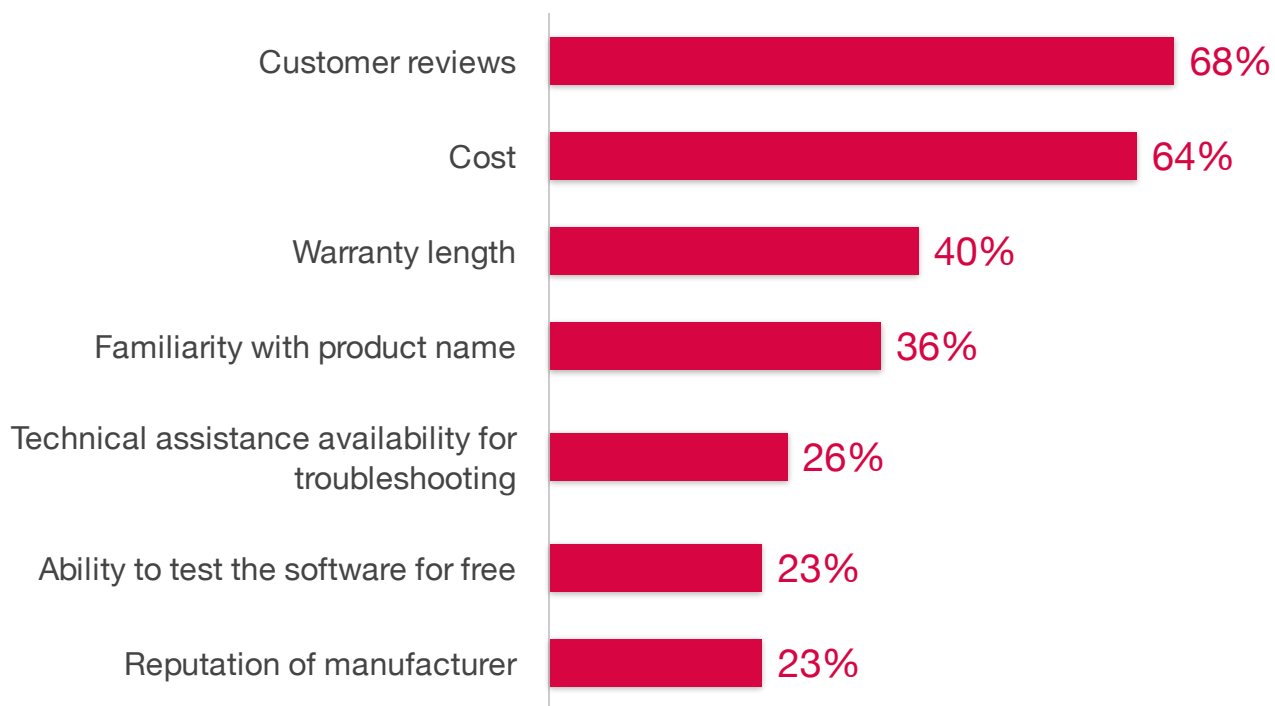

The Most Important Factors for Large Enterprise Organizations

Which factors are most important to your organization when choosing data storage solutions?

Source: TechValidate survey of 53 professionals. Sample comprised of Large Enterprise professional organizations.