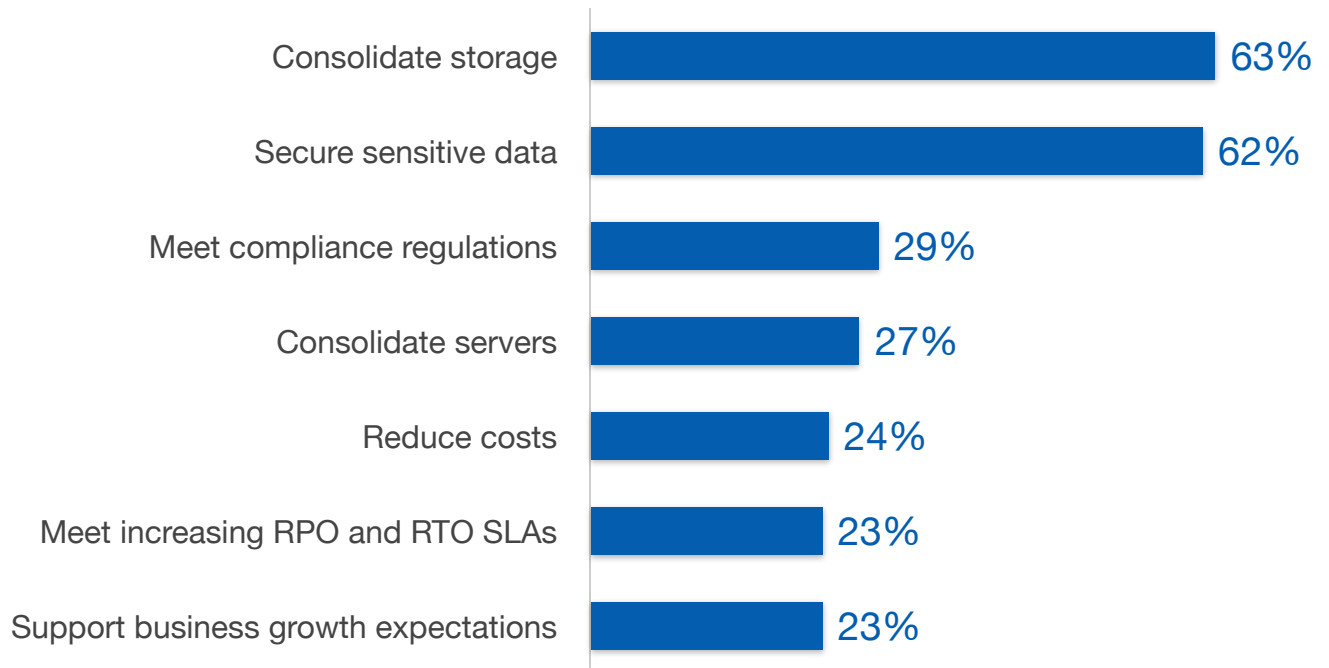

Top Purchasing Drivers

What were your top purchasing drivers for buying Acme 5000?

Source: TechValidate survey of 201 users of Acme 5000

✓ Validated

Published: Apr. 21, 2020 TVID: 258-4E1-8E9

TechValidate
by SurveyMonkey