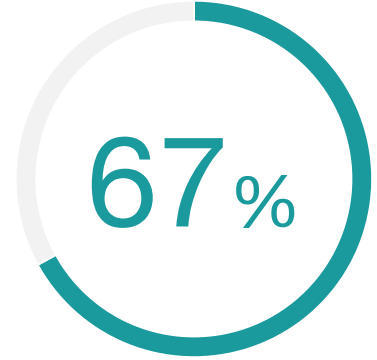

WONOLO CUSTOMER STATISTIC

In comparison to internal HR/sourcing efforts, 67% of surveyed organizations rated Wonolo's Ease of Use as **"Better"**.

Source: TechValidate survey of 46 users of Wonolo

✓ Validated