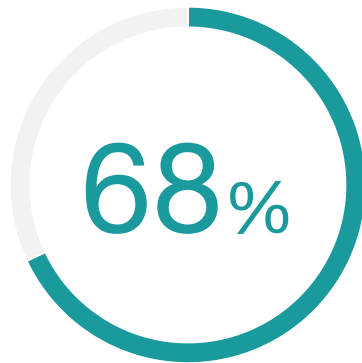

WONOLO CUSTOMER STATISTIC

Prior to Wonolo, 68% of surveyed organizations were challenged with finding enough temp workers based on demand.

Source: TechValidate survey of 108 users of Wonolo

✓ Validated

Published: Oct. 26, 2020 TVID: 610-C0F-599