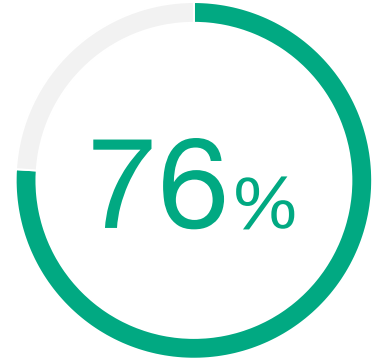

HPE STOREEVER CUSTOMER STATISTIC

76% of surveyed IT organizations use HPE StoreEver products to address the risk of data loss.

Source: TechValidate survey of 218 users of HPE StoreEver

Validated

Published: Dec. 19, 2019 TVID: 668-602-4B2