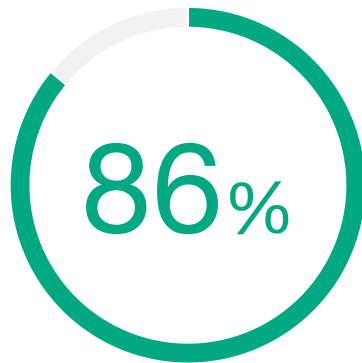

## HPE STOREEVER CUSTOMER SATISFACTION

86% of surveyed IT organizations are likely to recommend HPE StoreEver.\*

Source: TechValidate survey of 256 users

Validated

Published: Mar. 23, 2020 TVID: 1A6-A15-81D