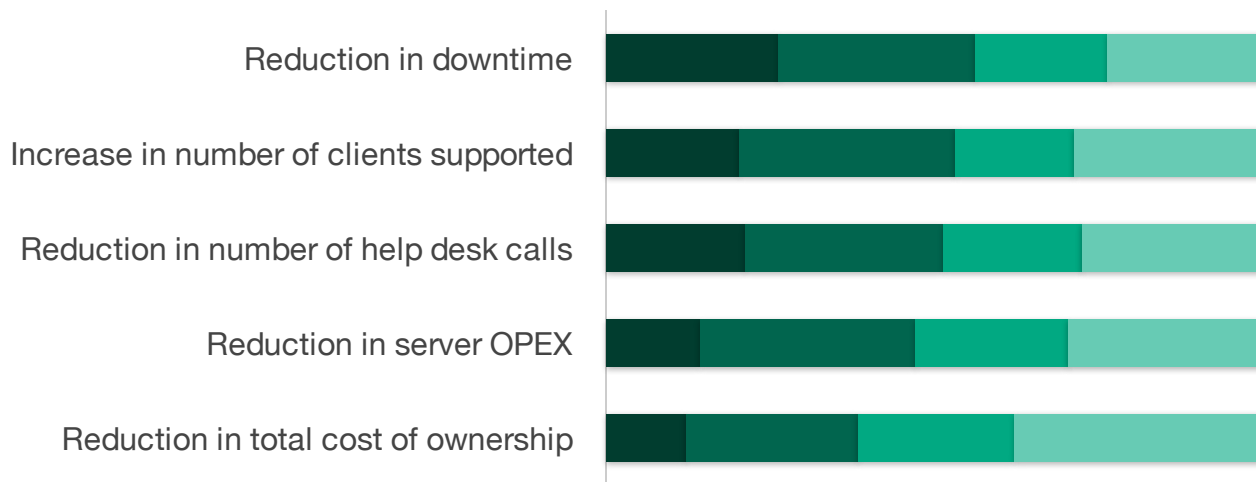

By what % have you made improvements in the following areas with HPE ProLiant Servers? Please, share your best estimate.

■ Greater than 75%   ■ 51-75%   ■ 26-50%   ■ 1-25%

Source: TechValidate survey of 403 users of HPE ProLiant Server Solutions