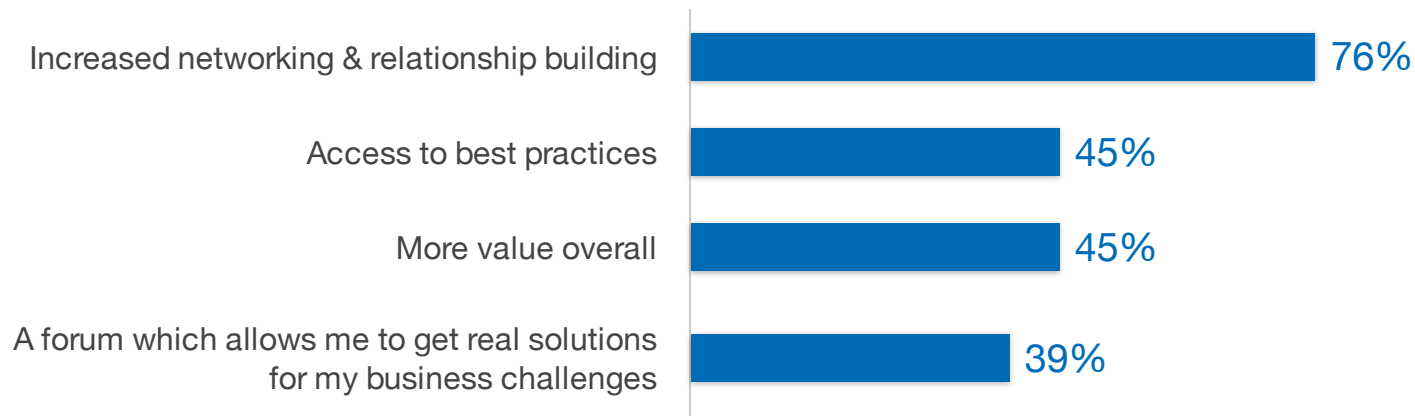

The unique interactive structure of Frost & Sullivan's GIL: Silicon Valley leads to:

Source: TechValidate survey of 33 participants of Frost & Sullivan Executive MindXchange

TechValidate
by SurveyMonkey