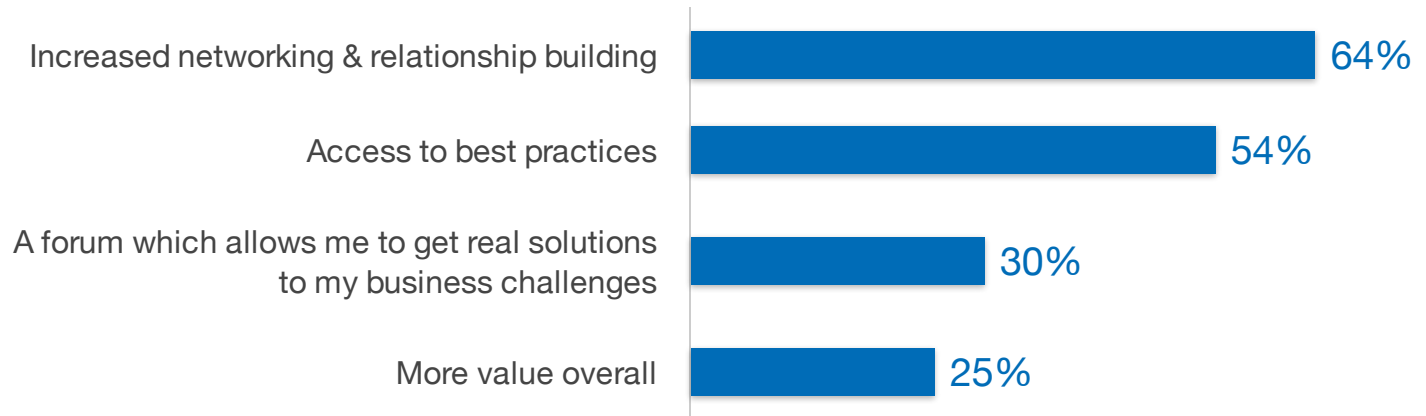

Personalize Your Event Experience

The unique interactive structure of Frost & Sullivan's GIL 2014: Silicon Valley leads to:

Source: TechValidate survey of 61 users of Frost & Sullivan

✓ Validated

Published: Feb. 1, 2017 TVID: 8DF-FBB-E36