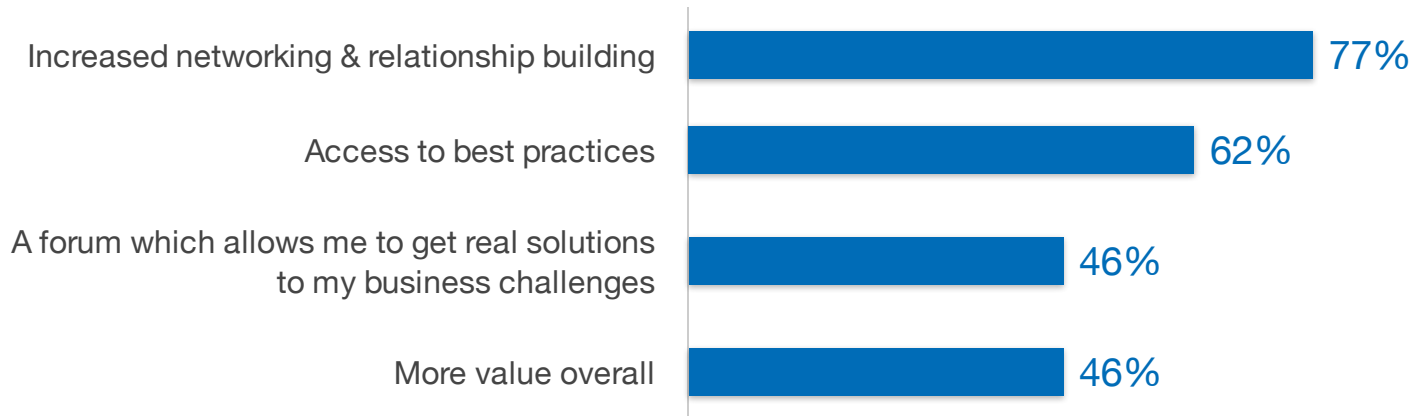

What will you walk away with?

The unique interactive structure of a Frost & Sullivan Executive MindXchange leads to:

Source: TechValidate survey of 39 users of Frost & Sullivan

✓ Validated

Published: Feb. 1, 2017 TVID: 7D0-6FA-F55