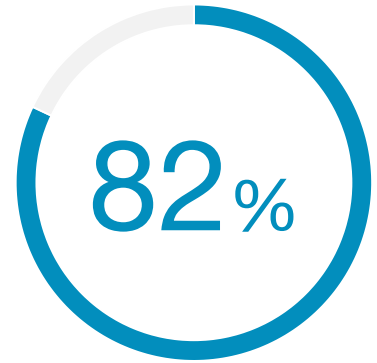

82% of customers are likely to recommend CompTIA

82% of surveyed IT organizations are likely to recommend CompTIA.*

Source: TechValidate survey administered to 4,686 CompTIA customers

TechValidate
by SurveyMonkey

✓ Validated

Published: May. 6, 2024 TVID: 83A-31A-5C5

*Based on respondents who rated their likelihood to recommend as 7 or higher on a scale of 0 to 10.